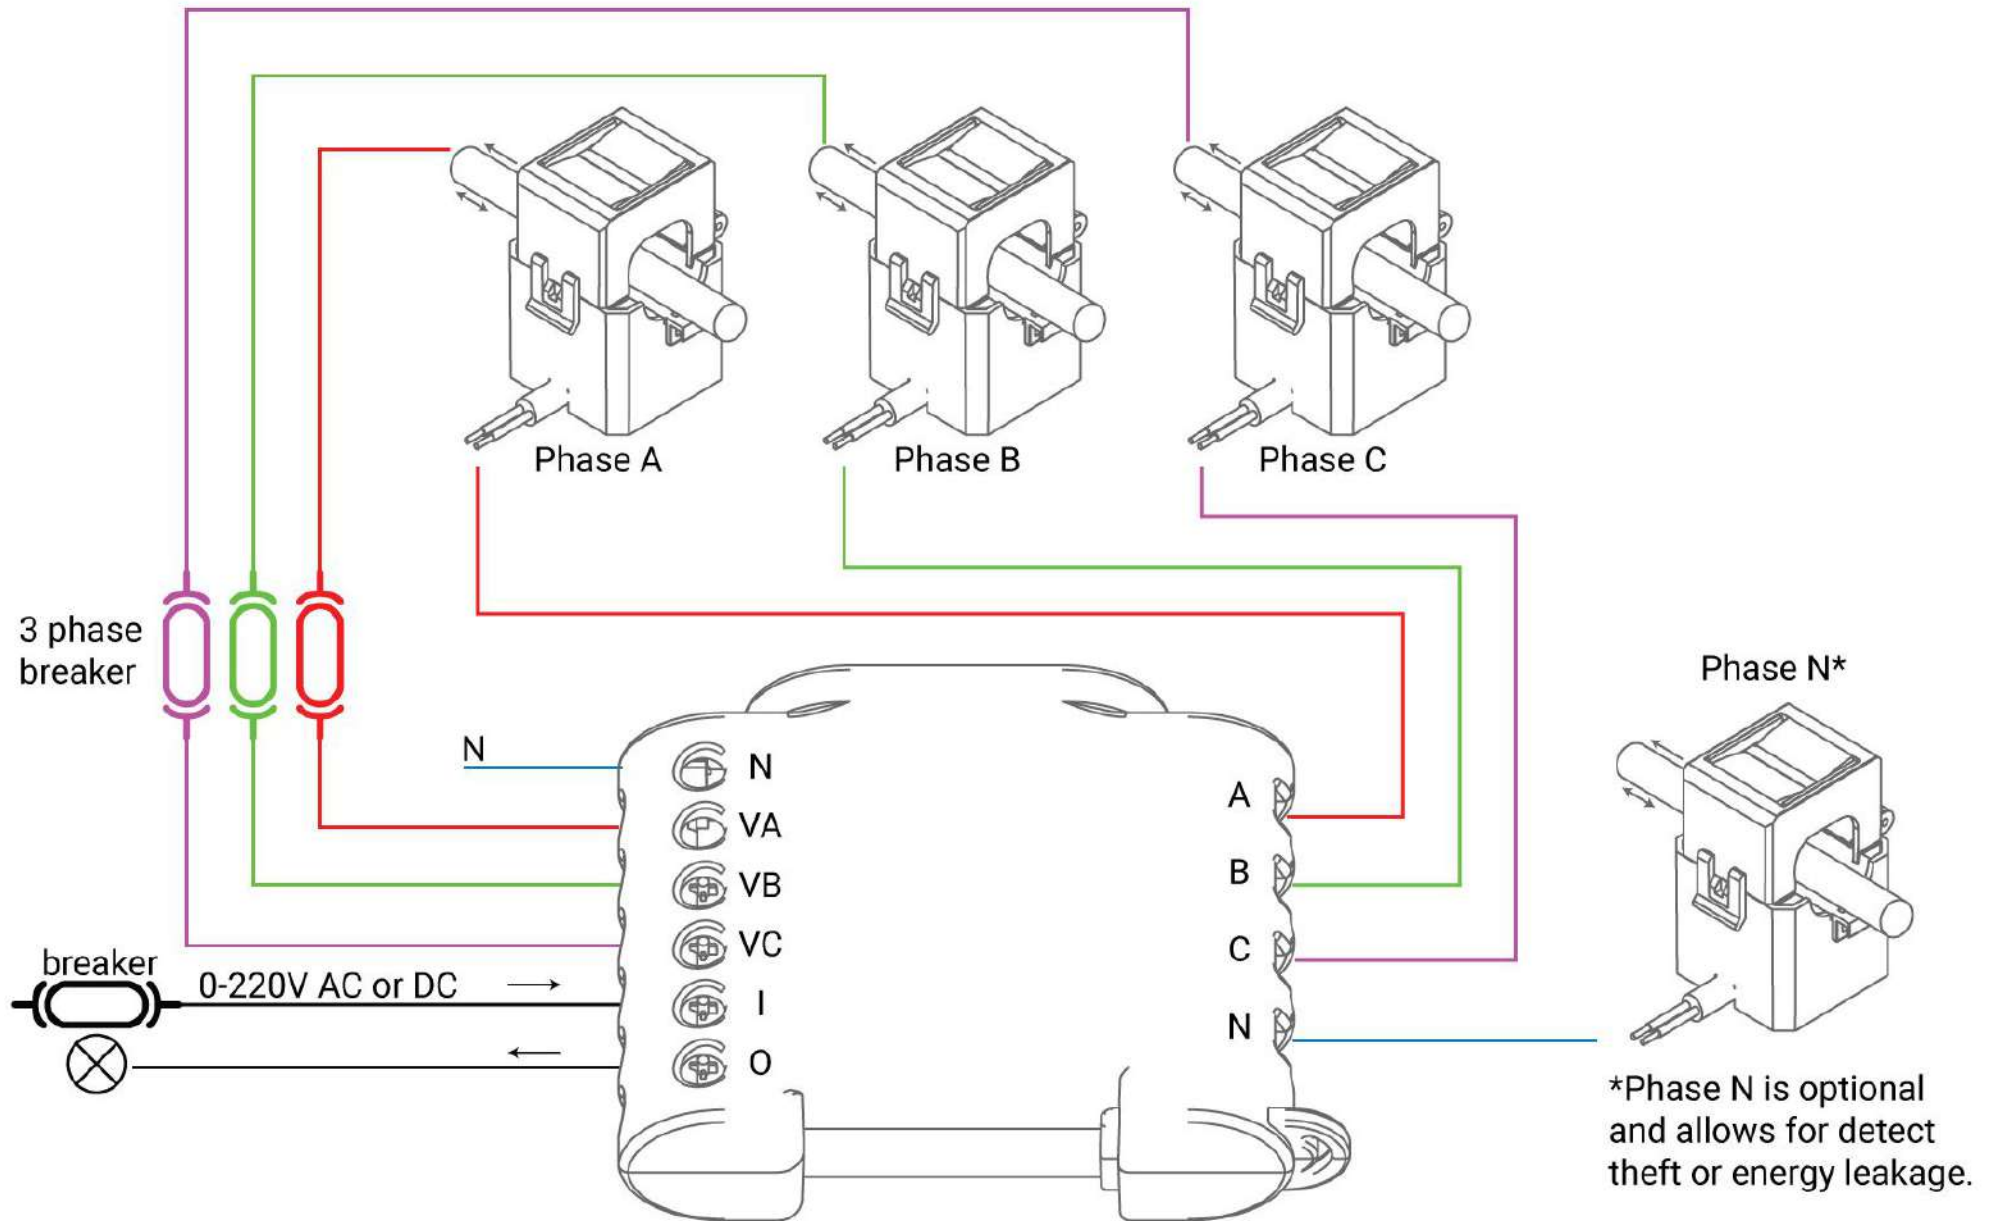

1Phase + separate
solar power measurement
wiring

Single Phase transducer measuring

Shelly® 3EM

Copyright ©2020 by Shelly-Support.eu, created by SparkyMaster, All Rights Reserved

1Phase wiring up to
3 different circuits

3Phase wiring

* optional

transducer measuring

Shelly® 3EM