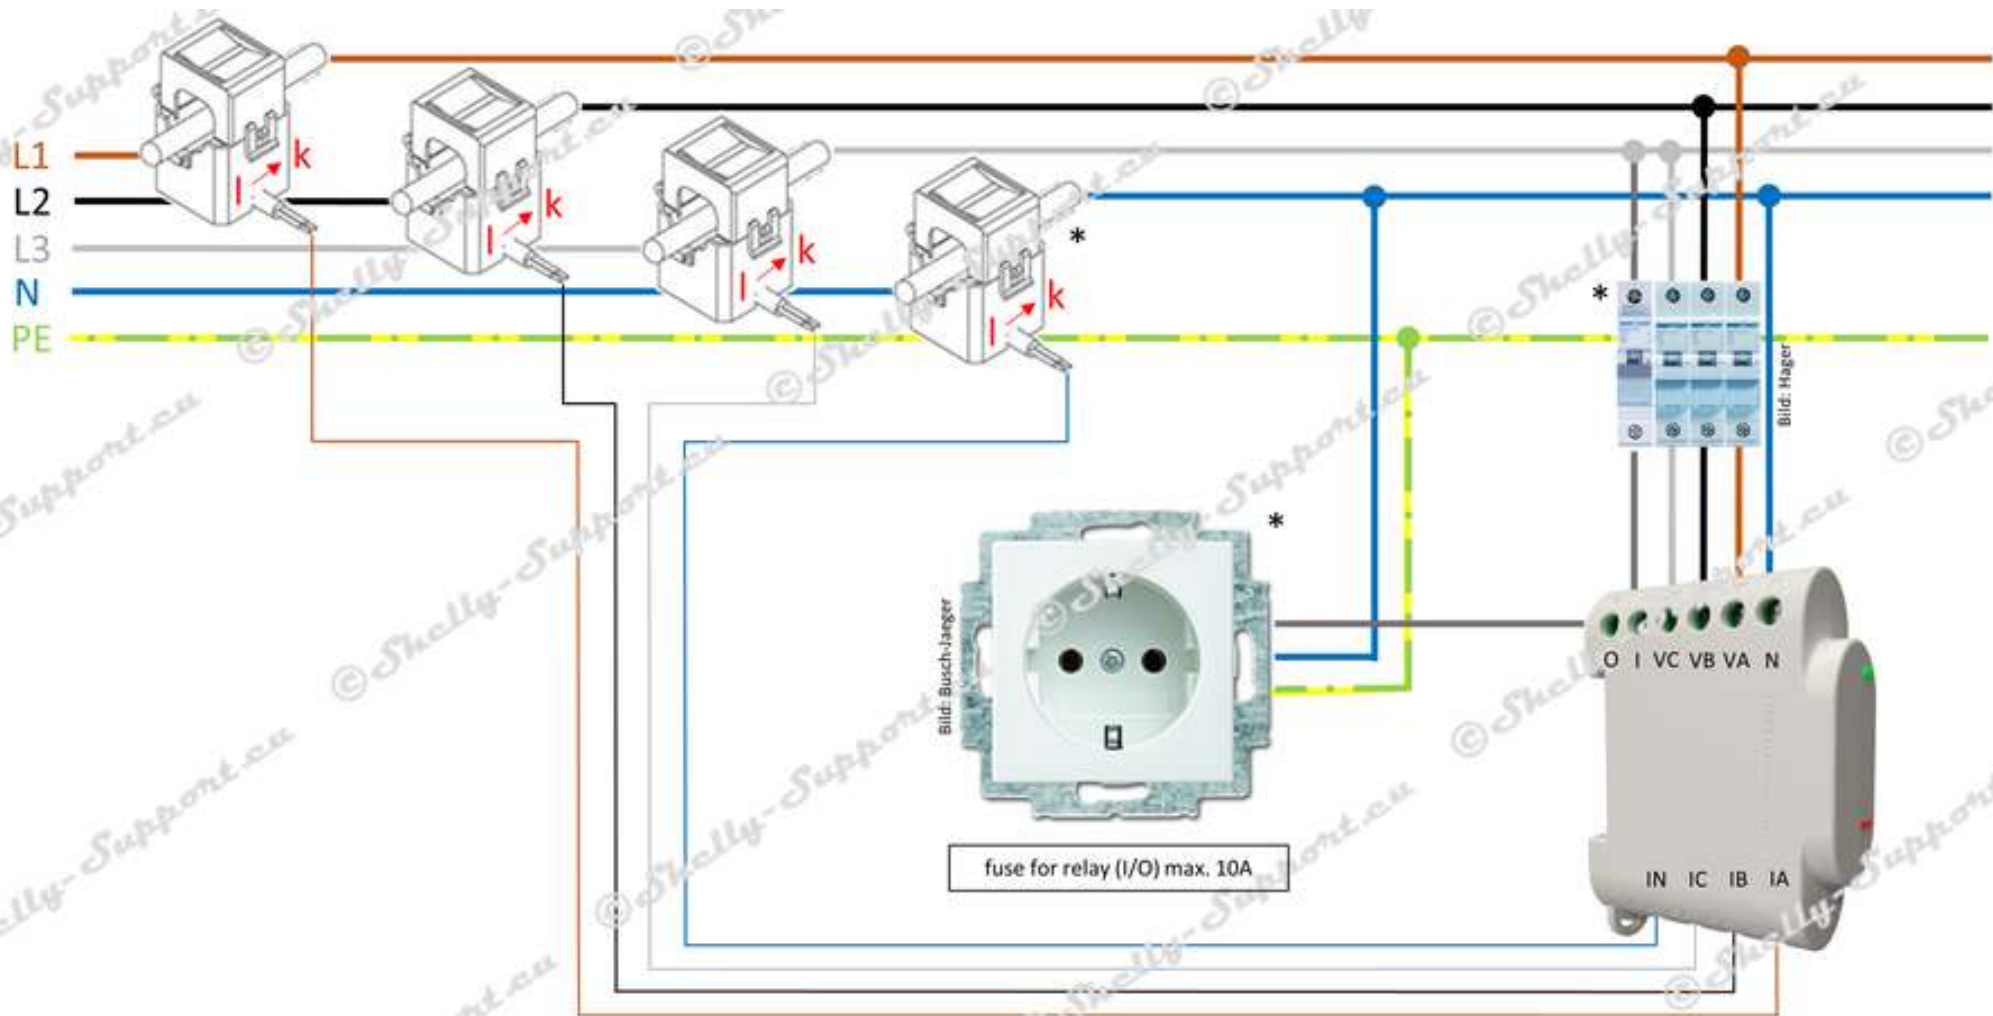

1Phase + separate
solar power measurement
wiring

Single Phase transducer measuring

Shelly® 3EM

Copyright ©2020 by Shelly-Support.eu, created by SparkyMaster, All Rights Reserved

1Phase wiring up to
3 different circuits

3Phase wiring

* optional

transducer measuring

Shelly® 3EM