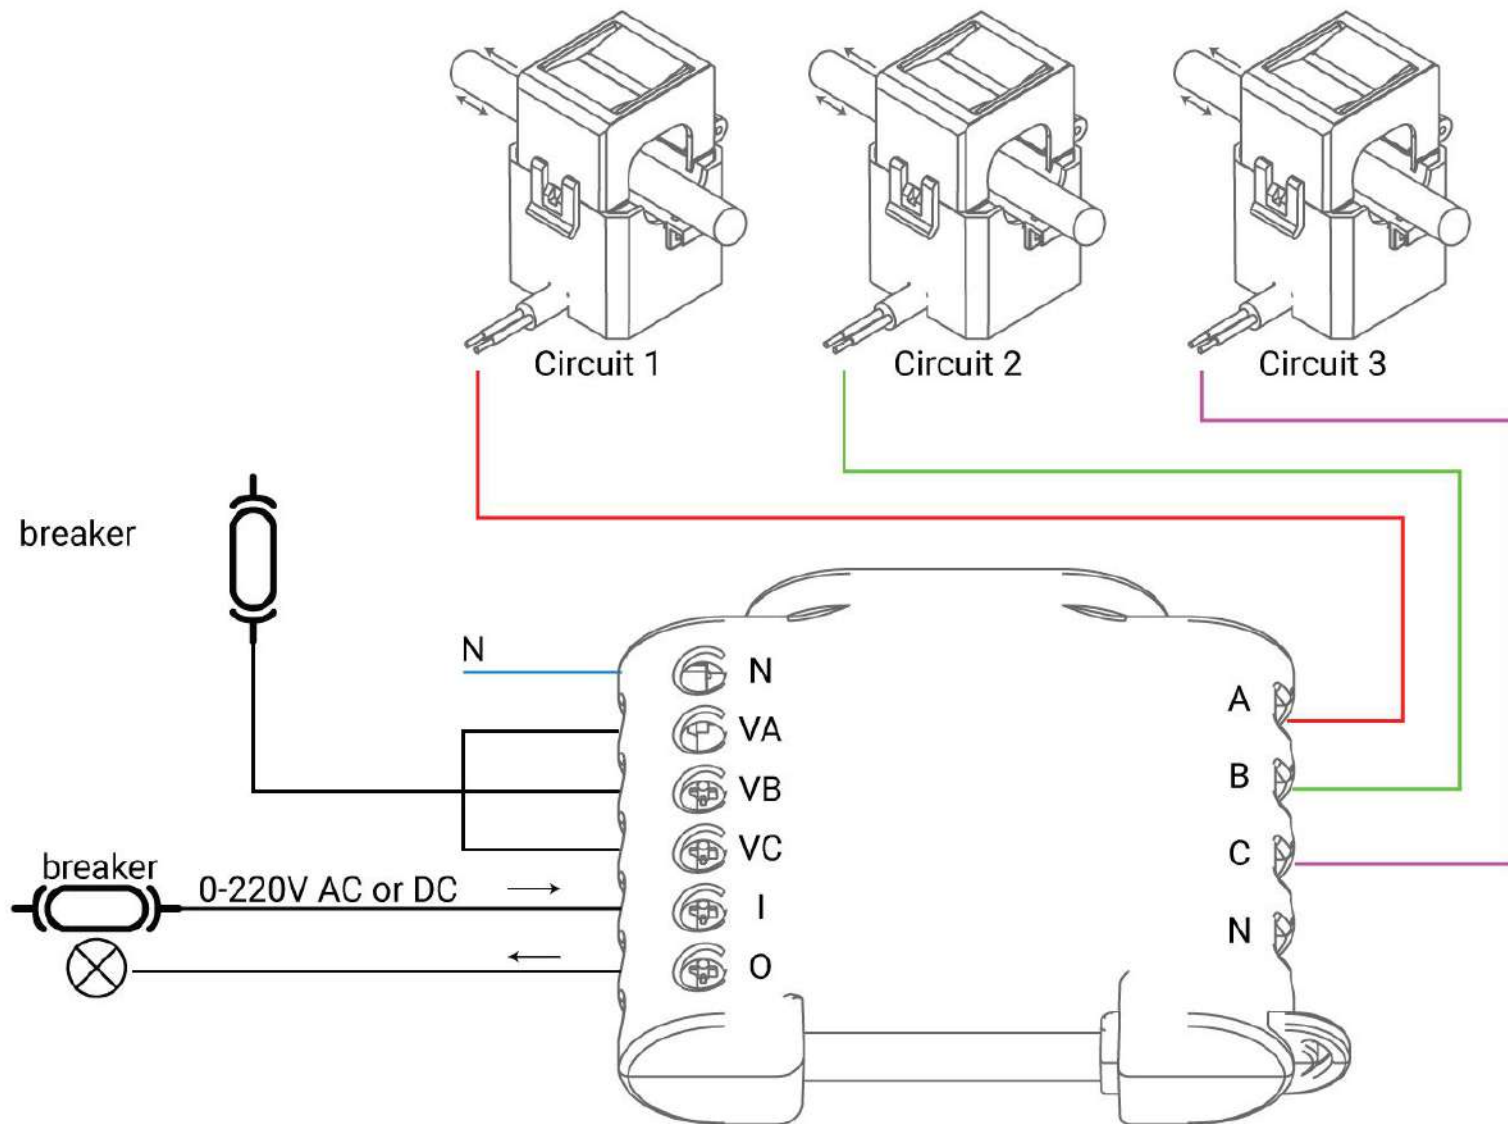

1Phase + separate
solar power measurement
wiring

Single Phase transducer measuring

Shelly® 3EM

Copyright ©2020 by Shelly-Support.eu, created by SparkyMaster, All Rights Reserved

1Phase wiring up to
3 different circuits

3Phase wiring

* optional

transducer measuring

Shelly® 3EM