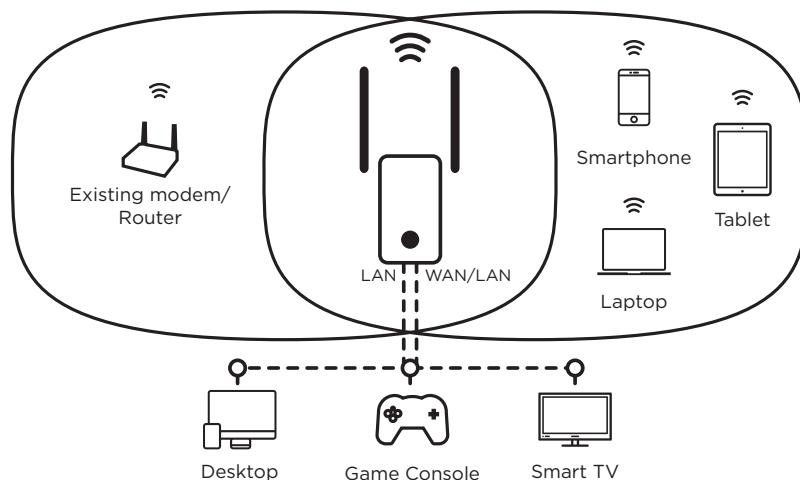

Frequency	2.4 GHz
Standards	IEEE 802.11n/g/b
Signal Rate	Up to 300 Mbit/s
Security	WEP, WPA-Personal, WPA2-Personal, WPA-Personal/WPA2-Personal mixed mode
Antenna	2x 3 dBi omnidirectional, adjustable
Transmit Power	Europe: <20 dBm (2.4 GHz)
Supported Channels	1, 2, 3, 4, 5, 6, 7, 8, 9, 10, 11, 12, 13
Features	Enable/Disable, Client Isolation

Hardware

Ethernet Ports	1x 10/100 Mbit/s LAN port (Auto MDI/MDIX) 1x 10/100 Mbit/s WAN/LAN port (Auto MDI/MDIX)
Buttons	Power On/Off, Operation mode selector (Repeater/Access Point/Router), Connect & Secure, Reset
LEDs	Power/Connect & Secure, 3x Wi-Fi Smart LEDs, WAN, LAN
Power	Internal, 100-240 V, 50/60 Hz, 0.1 A
Standards	IEEE 802.11n/g/b, IEEE 802.3, IEEE 802.3u

Software

Configuration Wizards	Repeater, Router, Access Point
WAN Type	Dynamic IP, Static IP, PPPoE
DHCP	Auto, Server, Client
Management	Web User Interface, Time Settings, Configuration Backup/Restore, Firmware Upgrade
Internet Protocol	IPv4

Other specifications

Certification	CE
Package contents	Universal Repeater 300 Ethernet Cable Installation instructions Warranty Card
System requirements	Windows 7, 8, 8.1, 10, Mac OS X, Linux, Internet Browser
Environment	Operating Temperature: 0° C ~ +40 °C Storage Temperature: -10° C ~ +70 °C Operating Humidity: 10%~90% non-condensing Storage Humidity: 10%~90% non-condensing
Dimensions (W x D x H):	53 x 78 x 76 mm
Weight:	0.10 kg

EAN REPEATER 300: 8717185449686