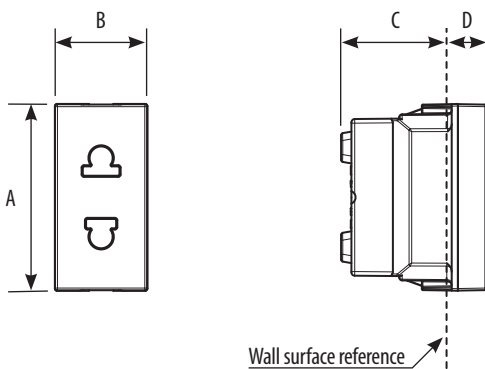

Color code:

- White colour
- Black colour

**Overall dimensions (mm)**

	A	B	C	D
..4125	45.1	22.3	25.4	9.8

**Connection**

- Terminal type: screw clamp
- Terminal capacity: 2 x 4 mm<sup>2</sup> max
- Stripping length: 11 mm
- Compatible with flexible or rigid cables