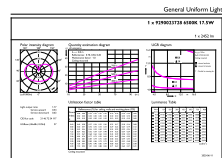

Photometric data

©2022 Philips Lighting B.V. Page 1/1

LEDbulb 13W A67 E27 865 FR

LEDbulb 17,5W A67 E27 865 FR