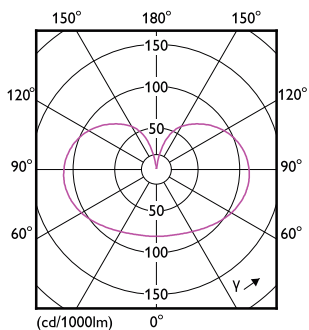

Order code	929002372801
Numerator - Quantity Per Pack	1
Numerator - Packs per outer box	4
Material Nr. (12NC)	929002372801
Net Weight (Piece)	0.034 kg

Dimensional drawing

LED classic 150W A67 E27 CDL FR ND 1SRT4

Product	D	C
LED classic 150W A67 E27 CDL FR ND 1SRT4	70 mm	121 mm

Photometric data

©2022 Philips Lighting B.V. Page 1/1

LEDbulb 13W A67 E27 865 FR

LEDbulb 17,5W A67 E27 865 FR

LEDbulb A67 E27 2452lm CL

Classic filament LEDbulbs

Lifetime

Life Expectancy Diagram

Lumen Maintenance Diagram