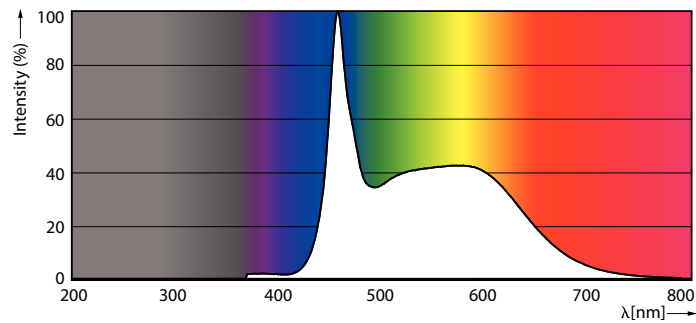

Photometric data

©2022 Philips Lighting B.V. Page 1/1

LEDbulb 13W A67 E27 865 FR

LEDbulb 17,5W A67 E27 865 FR