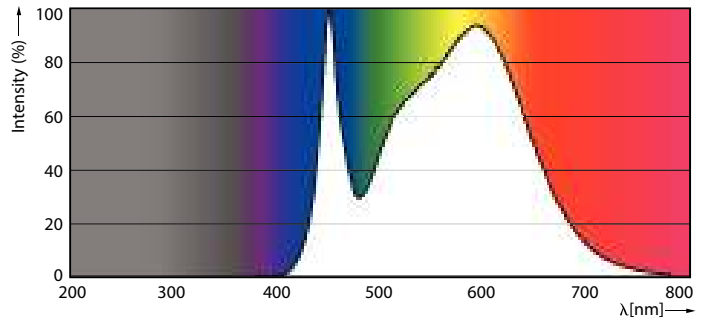

LEDlustre CorePro 7W P48 E27 840-GUL

LEDlustre CorePro 7W P48 E27 840 FR-POC