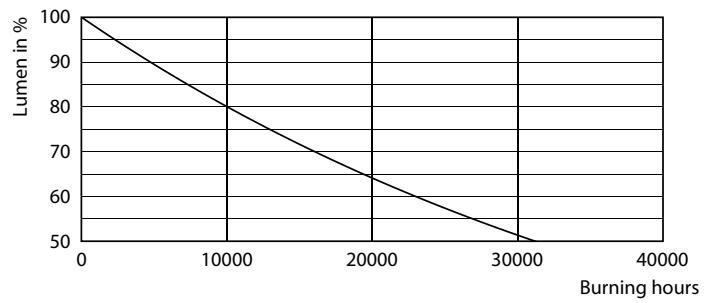

### Product data

General information		Operating and electrical	
Cap-Base	E27 [ E27]	Input Frequency	50 to 60 Hz
EU RoHS compliant	Yes	Power (Nom)	7 W
Nominal Lifetime (Nom)	15000 h	Lamp Current (Nom)	59 mA
Switching Cycle	50000X	Wattage Equivalent	60 W
Flux measurement reference	Sphere	Starting Time (Nom)	0.5 s
		Warm Up Time to 60% Light (Nom)	0.5 s
Light technical		Power Factor (Nom)	0.51
Color Code	840 [ CCT of 4000K]	Voltage (Nom)	220-240 V
Luminous Flux (Nom)	806 lm		
Color Designation	Cool White (CW)	Temperature	
Correlated Color Temperature (Nom)	4000 K	T-Case Maximum (Nom)	83 °C
Luminous Efficacy (rated) (Nom)	115.00 lm/W		
Color Consistency	<6	Controls and dimming	
Color Rendering Index (Nom)	80	Dimmable	No
LLMF At End Of Nominal Lifetime (Nom)	70 %		

## Lifetime

Life Expectancy Diagram

Lumen Maintenance Diagram