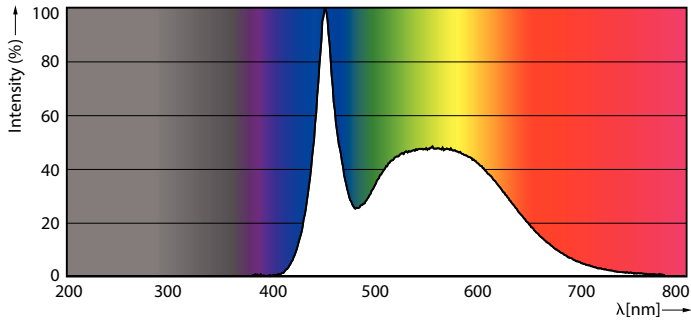

CorePro Plastic LEDcandles & lusters

Photometric data

LEDlustre CorePro 5W P45 E14 865 FR-POC