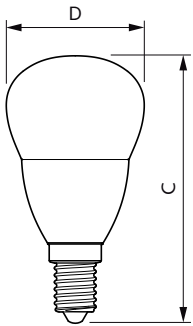

## Mechanical and housing

|             |               |
|-------------|---------------|
| Bulb Finish | Frosted       |
| Bulb Shape  | P45 [ P 45mm] |

## Dimensional drawing

CorePro lustre ND 5-40W E14 865 P45 FR

| Product                                | D     | C     |
|--|-------|-------|
| CorePro lustre ND 5-40W E14 865 P45 FR | 45 mm | 88 mm |