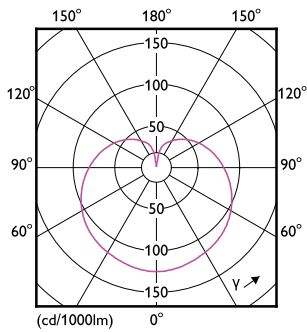

Photometric data

LEDLustre Corepro P45 5W E27 827 FR-LDD

LEDlustre CorePro 5W P45 E14 865-GUL