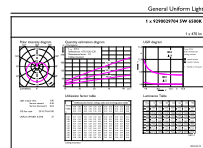

LEDlustre CorePro 5W P45 E14 865-GUL