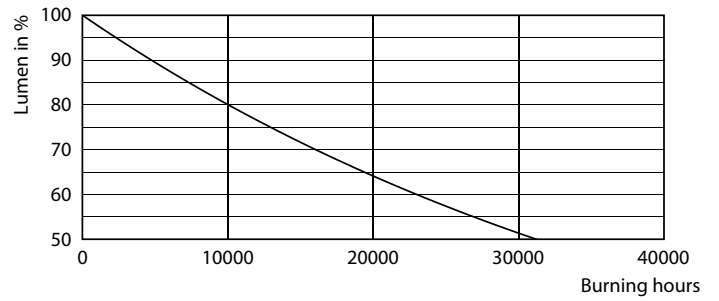

## Photometric data

LEDlustre CorePro 5W P45 E14 865 FR-POC

## Lifetime

Life Expectancy Diagram

Lumen Maintenance Diagram