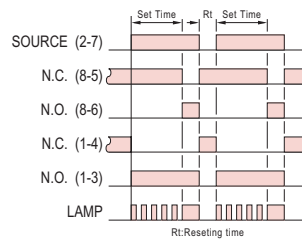

TYPE SELECTION :

Type	AH4CN-R	AH4CN-RG
Time range	8 Ranges: 9.99S / 99.9S / 999S / 99.9M / 999M / 99.9H / 999H / 9990H	
Output contact	Mode A / B	G Type

CONNECTION :

2C, Mode A

1A1C, Mode B

G Type

TIMING CHART :

2C, Mode A

1A1C, Mode B

G Type

DIMENSIONS : (mm)

N type(Surface Mounting): Using P2CF-08 or PF085A Socket

Y type(Flush Mounting): Using Y50 Frame & US-08 Socket or P3G-08 Socket

ANLY ELECTRONICS CO., LTD.

<http://www.anly.com.tw>