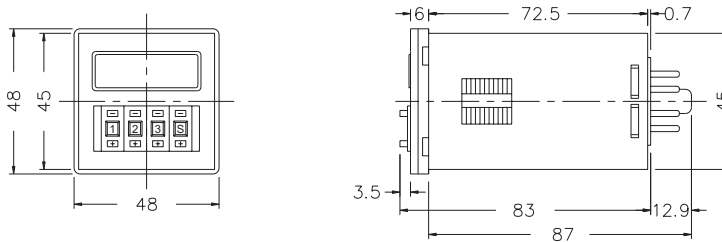

TYPE SELECTION :

Type	AH4CN-R	AH4CN-RG
Time range	8 Ranges: 9.99S / 99.9S / 999S / 99.9M / 999M / 99.9H / 999H / 9990H	
Output contact	Mode A / B	G Type

CONNECTION :

2C, Mode A

1A1C, Mode B

G Type

TIMING CHART :

2C, Mode A

1A1C, Mode B

G Type

DIMENSIONS : (mm)

N type(Surface Mounting): Using P2CF-08 or PF085A Socket

Y type(Flush Mounting): Using Y50 Frame & US-08 Socket or P3G-08 Socket

ANLY ELECTRONICS CO., LTD.

<http://www.anly.com.tw>