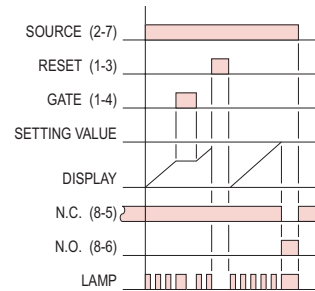

TYPE SELECTION :

Type	AH4CN-R	AH4CN-RG
Time range	8 Ranges: 9.99S / 99.9S / 999S / 99.9M / 999M / 99.9H / 999H / 9990H	
Output contact	Mode A / B	G Type

CONNECTION :

2C, Mode A

1A1C, Mode B

G Type

TIMING CHART :

2C, Mode A

1A1C, Mode B

G Type

DIMENSIONS : (mm)

N type(Surface Mounting): Using P2CF-08 or PF085A Socket

Y type(Flush Mounting): Using Y50 Frame & US-08 Socket or P3G-08 Socket

ANLY ELECTRONICS CO., LTD.

<http://www.anly.com.tw>