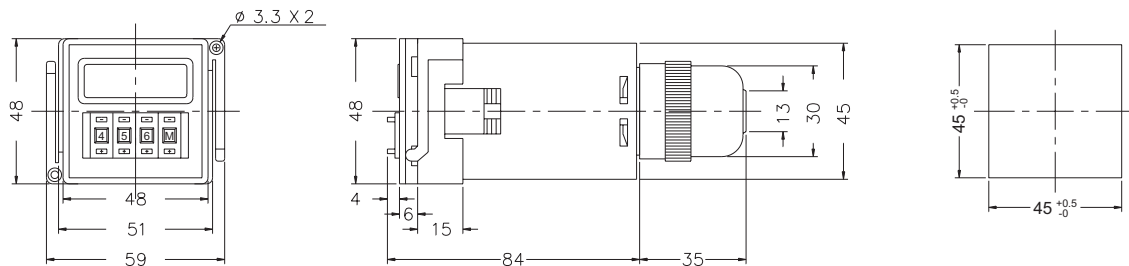

2C, Mode A

1A1C, Mode B

G Type

DIMENSIONS : (mm)

N type(Surface Mounting): Using P2CF-08 or PF085A Socket

Y type(Flush Mounting): Using Y50 Frame & US-08 Socket or P3G-08 Socket

ANLY ELECTRONICS CO., LTD.

<http://www.anly.com.tw>