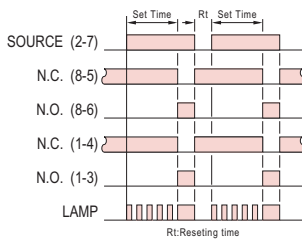

TYPE SELECTION :

Type	AH4CN-R	AH4CN-RG
Time range	8 Ranges: 9.99S / 99.9S / 999S / 99.9M / 999M / 99.9H / 999H / 9990H	
Output contact	Mode A / B	G Type

CONNECTION :

2C, Mode A

1A1C, Mode B

G Type

TIMING CHART :

2C, Mode A

1A1C, Mode B

G Type

DIMENSIONS : (mm)

N type(Surface Mounting): Using P2CF-08 or PF085A Socket

Y type(Flush Mounting): Using Y50 Frame & US-08 Socket or P3G-08 Socket

ANLY ELECTRONICS CO., LTD.

<http://www.anly.com.tw>