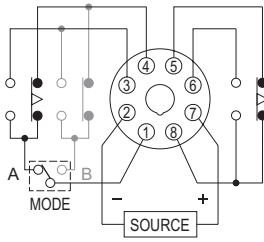

TYPE SELECTION :

Type	AH4CN-R	AH4CN-RG
Time range	8 Ranges: 9.99S / 99.9S / 999S / 99.9M / 999M / 99.9H / 999H / 9990H	
Output contact	Mode A / B	G Type

CONNECTION :

2C, Mode A

1A1C, Mode B

G Type

TIMING CHART :

2C, Mode A

1A1C, Mode B

G Type

DIMENSIONS : (mm)

N type(Surface Mounting): Using P2CF-08 or PF085A Socket

Y type(Flush Mounting): Using Y50 Frame & US-08 Socket or P3G-08 Socket

ANLY ELECTRONICS CO., LTD.

<http://www.anly.com.tw>