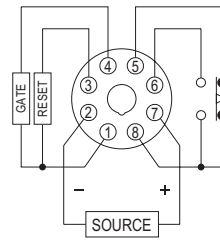

TYPE SELECTION :

Type	AH4CN-R	AH4CN-RG
Time range	8 Ranges: 9.99S / 99.9S / 999S / 99.9M / 999M / 99.9H / 999H / 9990H	
Output contact	Mode A / B	G Type

CONNECTION :

2C, Mode A

1A1C, Mode B

G Type

TIMING CHART :

2C, Mode A

1A1C, Mode B

G Type

DIMENSIONS : (mm)

N type(Surface Mounting): Using P2CF-08 or PF085A Socket

Y type(Flush Mounting): Using Y50 Frame & US-08 Socket or P3G-08 Socket

ANLY ELECTRONICS CO., LTD.

<http://www.anly.com.tw>