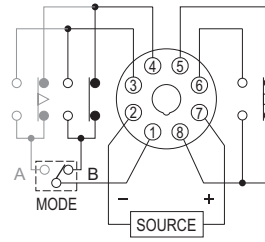

TYPE SELECTION :

Type	AH4CN-R	AH4CN-RG
Time range	8 Ranges: 9.99S / 99.9S / 999S / 99.9M / 999M / 99.9H / 999H / 9990H	
Output contact	Mode A / B	G Type

CONNECTION :

2C, Mode A

1A1C, Mode B

G Type

TIMING CHART :

2C, Mode A

1A1C, Mode B

G Type

DIMENSIONS : (mm)

N type(Surface Mounting): Using P2CF-08 or PF085A Socket

Y type(Flush Mounting): Using Y50 Frame & US-08 Socket or P3G-08 Socket

ANLY ELECTRONICS CO., LTD.

<http://www.anly.com.tw>