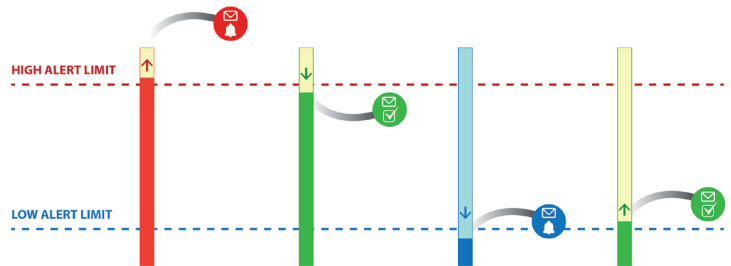

Wireless Alert T

Wireless Alert T is a battery-powered temperature sensor that sends a warning email if a user-set level is reached. Simply select your temperature limits and connect to your Wi-Fi network using the FilesThruTheAir mobile app.

- -18 to +54 °C measurement range using an internal sensor
- User-configurable high and low temperature limits
- Sends email alerts and scheduled status reports
- Flashing alert indicator
- Wi-Fi connected
- Simple to set up using the free mobile app
- Two years' battery life (typical)
- No ongoing subscription fees
- Includes sticky pad for wall mounting

The Wireless Alert T can be set up to monitor temperature limits in a variety of applications. High and low temperature limits are user-configurable between -18 and 54 °C (0 and 129 °F). The device will trigger a notification email, sent to a user-selected address, if the temperature limits are breached and when the temperature returns to normal. In addition to this, the device can send a scheduled summary email detailing minimum, maximum and average temperature, as well as battery level, number of alerts, and total time spent in alert.