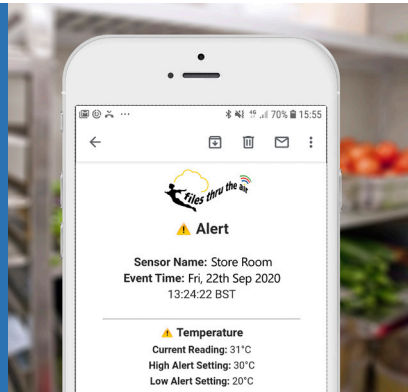

Wireless Alert T

Wireless Alert T is a battery-powered temperature sensor that sends a warning email if a user-set level is reached. Simply select your temperature limits and connect to your Wi-Fi network using the FilesThruTheAir mobile app.

- -18 to +54 °C measurement range using an internal sensor
- User-configurable high and low temperature limits
- Sends email alerts and scheduled status reports
- Flashing alert indicator
- Wi-Fi connected
- Simple to set up using the free mobile app
- Two years' battery life (typical)
- No ongoing subscription fees
- Includes sticky pad for wall mounting