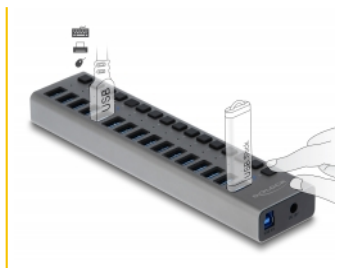

- Input: AC 100 ~ 240 V / 50 ~ 60 Hz / 2 A
- Output: 12.0 V / 7.5 A
- Ground outside, plus inside
- Dimensions:
  - inside: $\varnothing$ ca. 2.1 mm
  - outside: $\varnothing$ ca. 5.5 mm
  - length: ca. 10 mm

System requirements

- Chrome OS
- Linux Kernel 5.8 or above
- Mac OS 10.15.6 or above
- Windows 8.1/8.1-64/10/10-64
- PC or laptop with a free USB Type-A port

Package content

- Hub USB 3.0
- 1 x cable USB 3.0 A male to USB 3.0 B male, length ca. 1 m
- Power supply
- User manual

Images