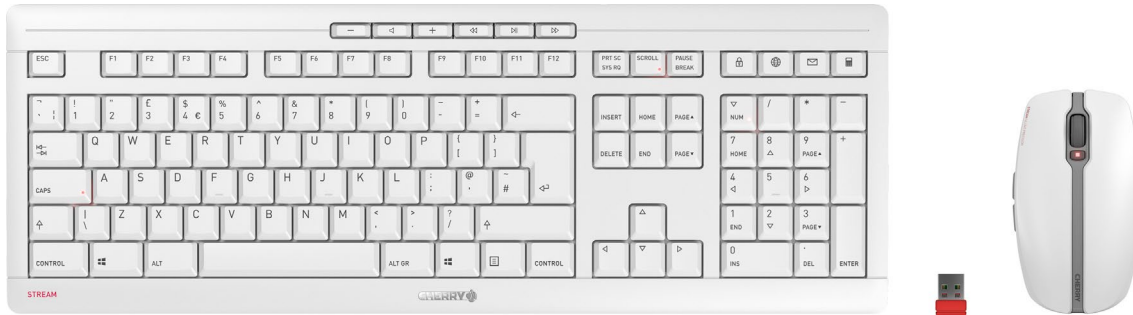

Wireless desktop

Models:

(possible country/layout versions, others available on request)

Image: STREAM DESKTOP – JD-8500GB-0

JD-8560xx-0 (Pale-grey)

	Product name	Order number	EAN / UPC code	Layout (country or language)	Keyboard Housing color	Number of keys	Mouse Housing color
1	CHERRY STREAM DESKTOP RECHARGE	JD-8560BE-0	4025112095252	Belgium	Pale-grey	105 + 10	Pale-grey
2	CHERRY STREAM DESKTOP RECHARGE	JD-8560CH-0	4025112095191	Switzerland	Pale-grey	105 + 10	Pale-grey
3	CHERRY STREAM DESKTOP RECHARGE	JD-8560DE-0	4025112095092	Germany	Pale-grey	105 + 10	Pale-grey
4	CHERRY STREAM DESKTOP RECHARGE	JD-8560ES-0	4025112095177	Spain	Pale-grey	105 + 10	Pale-grey
5	CHERRY STREAM DESKTOP RECHARGE	JD-8560EU-0	4025112095153	US English with EURO symbol	Pale-grey	104 + 10	Pale-grey
6	CHERRY STREAM DESKTOP RECHARGE	JD-8560FR-0*	4025112095115	France	Pale-grey	105 + 10	Pale-grey