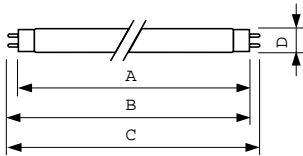

Dimensional drawing

Product	D (max)	A (max)	B (max)	B (min)	C (max)
MASTER TL-D Eco 32W/840 SLV/25	28 mm	1199.4 mm	1206.5 mm	1204.1 mm	1213.6 mm

MASTER TL-D Eco 32W/840 SLV/25

Photometric data

Lightcolour /840