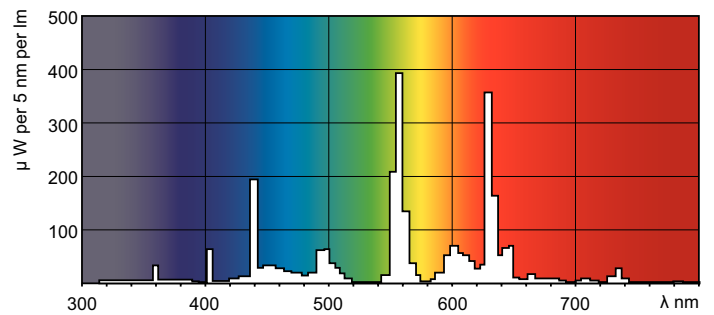

Dimensional drawing

Product	D (max)	A (max)	B (max)	B (min)	C (max)
MASTER TL-D Eco 32W/840 SLV/25	28 mm	1199.4 mm	1206.5 mm	1204.1 mm	1213.6 mm

MASTER TL-D Eco 32W/840 SLV/25

Photometric data

Lightcolour /840