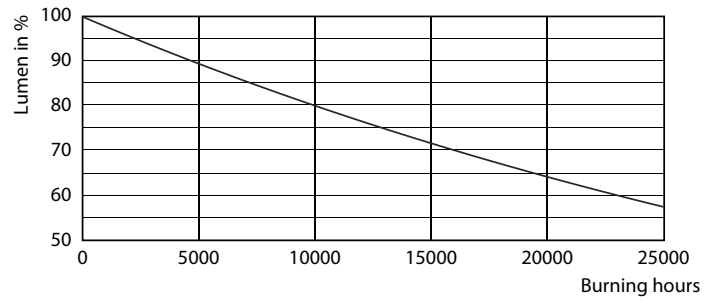

Light technical	
Colour Code	830 [CCT of 3000K]
Beam Angle (Nom)	36 °
Luminous Flux (Nom)	265 lm
Luminous Intensity (Nom)	565 cd
Colour Designation	White (WH)
Colour Temperature, horizontal (Nom)	3000 K
Luminous Efficacy (rated) (Nom)	75.00 lm/W
Color Consistency	<6
Colour Rendering Index horiz (Nom)	80
LLMF At End Of Nominal Lifetime (Nom)	70 %
Luminous Flux in 90° Cone (Rated)	265 lm

Photometric data

Spectral Power Distribution Colour

Accent Lighting Spots

Light Distribution Diagram

CorePro LEDspot MV

Lifetime

Life Expectancy Diagram

Lumen Maintenance Diagram