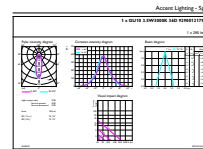

Photometric data

Spectral Power Distribution Colour

Accent Lighting Spots

Light Distribution Diagram

CorePro LEDspot MV

Lifetime

Life Expectancy Diagram

Lumen Maintenance Diagram