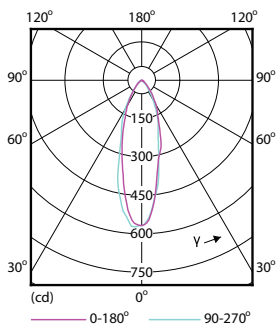

Light technical	
Colour Code	830 [CCT of 3000K]
Beam Angle (Nom)	36 °
Luminous Flux (Nom)	265 lm
Luminous Intensity (Nom)	565 cd
Colour Designation	White (WH)
Colour Temperature, horizontal (Nom)	3000 K
Luminous Efficacy (rated) (Nom)	75.00 lm/W
Color Consistency	<6
Colour Rendering Index horiz (Nom)	80
LLMF At End Of Nominal Lifetime (Nom)	70 %
Luminous Flux in 90° Cone (Rated)	265 lm

Numerator - Quantity Per Pack	1
Numerator - Packs per outer box	10
Material Nr. (12NC)	929001217902
Net Weight (Piece)	0.045 kg

Dimensional drawing

Corepro LEDspot 3.5-35W GU10 830 36D

Product	D	C
Corepro LEDspot 3.5-35W GU10 830 36D	50 mm	54 mm

Photometric data

Spectral Power Distribution Colour

Accent Lighting Spots

Light Distribution Diagram

CorePro LEDspot MV

Lifetime

Life Expectancy Diagram

Lumen Maintenance Diagram