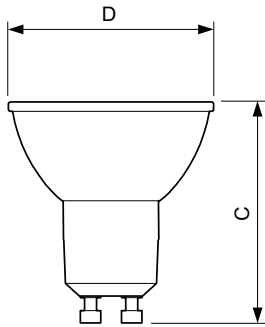

Numerator - Quantity Per Pack	1
Numerator - Packs per outer box	10
Material Nr. (12NC)	929001217902
Net Weight (Piece)	0.045 kg

Dimensional drawing

Corepro LEDspot 3.5-35W GU10 830 36D

Product	D	C
Corepro LEDspot 3.5-35W GU10 830 36D	50 mm	54 mm