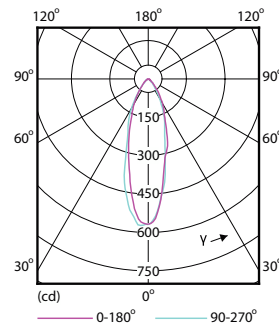

## Dimensional drawing

Corepro LEDspot 3.5-35W GU10 840 36D

Product	D	C
Corepro LEDspot 3.5-35W GU10 840 36D	50 mm	54 mm

## Photometric data

Accent Lighting Spots

Light Distribution Diagram