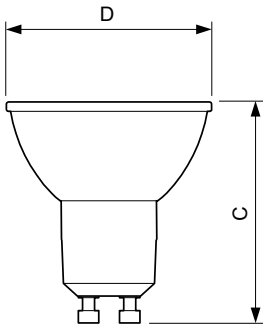

## Dimensional drawing

Corepro LEDspot 3.5-35W GU10 840 36D

Product	D	C
Corepro LEDspot 3.5-35W GU10 840 36D	50 mm	54 mm