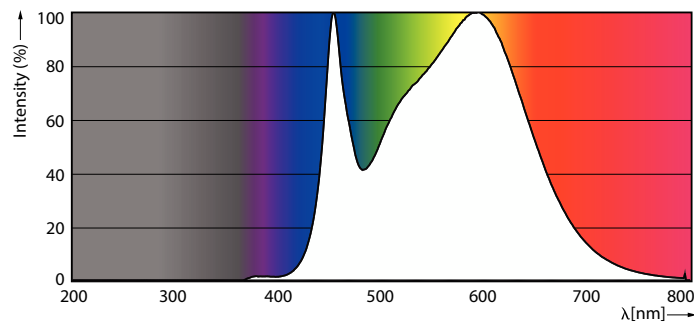

Light technical	
Colour Code	840 [ CCT of 4000K]
Beam Angle (Nom)	36 °
Luminous Flux (Nom)	275 lm
Luminous Intensity (Nom)	590 cd
Colour Designation	Cool White (CW)
Colour Temperature, horizontal (Nom)	4000 K
Luminous Efficacy (rated) (Nom)	78.00 lm/W
Color Consistency	<6
Colour Rendering Index horiz (Nom)	80
LLMF At End Of Nominal Lifetime (Nom)	70 %
Luminous Flux in 90° Cone (Rated)	275 lm

## Photometric data

Accent Lighting Spots

Light Distribution Diagram

## Accent Lighting Spots

Spectral Power Distribution Colour