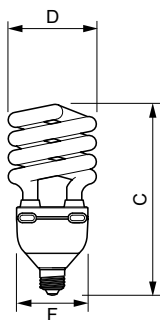

Tornado High Lumen

Mechanical and housing

Bulb Shape Spiral

Approval and application

Mercury (Hg) Content (Max) 3.5 mg

Energy Consumption kWh/1000 h 45 kWh

Product data

Full product code 872790080822300

Order product name	Tornado High Lumen 45W WW E27 1CT/6
EAN/UPC - Product	8727900808223
Order code	80822300
Numerator - Quantity Per Pack	1
Numerator - Packs per outer box	6
Material Nr. (12NC)	929676005701
Net Weight (Piece)	0.270 kg

Dimensional drawing

Tornado High Lumen 45W WW E27 1CT/6

Product	C (max)	F (max)	D (max)
Tornado High Lumen 45W WW E27 1CT/6	244 mm	88.1 mm	102 mm