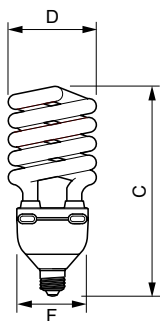

## Dimensional drawing

Tornado High Lumen 60W CDL E27 1CT/6

Product	C (max)	F (max)	D (max)
Tornado High Lumen 60W CDL E27 1CT/6	262 mm	88.1 mm	102 mm