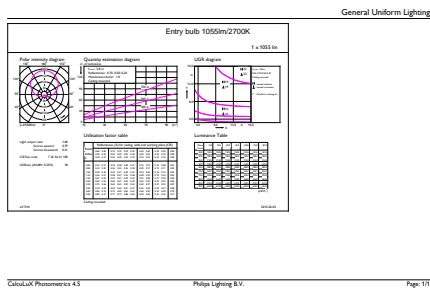

Photometric data

CorePro LEDbulb ND 11-75W A60