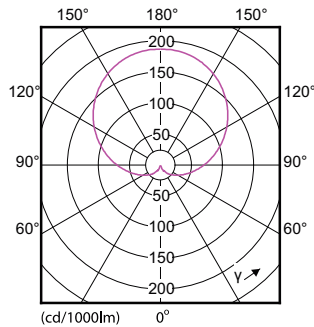

CorePro LEDbulb ND 11-75W A60