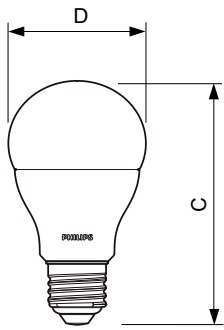

CorePro LEDbulb

EAN/UPC - Product	8718696490761
Order code	49076100
Numerator - Quantity Per Pack	1
Local code description	3711213
Numerator - Packs per outer box	10

Material Nr. (12NC)	929001234402
Net Weight (Piece)	0.076 kg

Dimensional drawing

CorePro LEDbulb ND 11-75W A60 E27 827

Product	D	C
CorePro LEDbulb ND 11-75W A60 E27 827	60 mm	110 mm