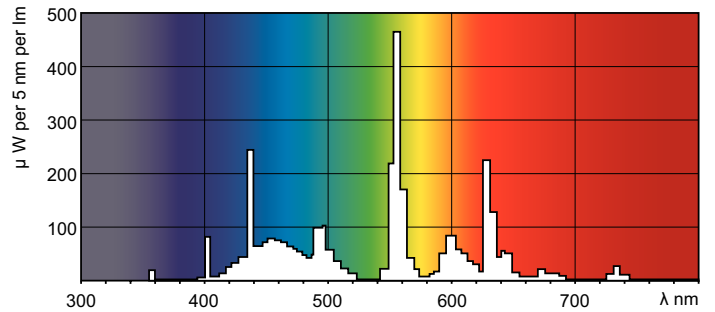

Lightcolour /865