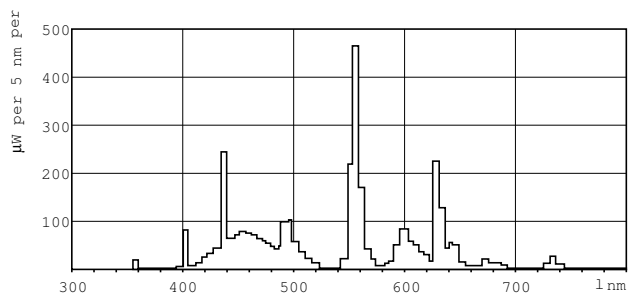

MASTER TL-D Super 80

Controls and dimming

Dimmable	Yes

Mechanical and housing

Bulb Shape	T8 [26 mm (T8)]

Approval and application

Energy Efficiency Class	G
Mercury (Hg) Content (Nom)	1.7 mg
Energy Consumption kWh/1000 h	16 kWh
EPREL Registration Number	423410

Product data

Full product code	872790091731400
Order product name	MASTER TL-D Super 80 15W/865 1SL/25
EAN/UPC - Product	8727900917314
Order code	91731400
Numerator - Quantity Per Pack	1
Numerator - Packs per outer box	25
Material Nr. (12NC)	927922286514
Net Weight (Piece)	56.570 g
ILCOS Code	FD-15/65/1B-E-G13

Dimensional drawing

Product	D (max)	A (max)	B (max)	B (min)	C (max)
MASTER TL-D Super 80 15W/865 1SL/25	28 mm	437.4 mm	444.5 mm	442.1 mm	451.6 mm

MASTER TL-D Super 80 15W/865 1SL/25

Photometric data

Lightcolour /865