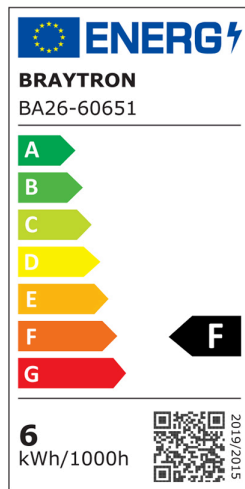

Braytron

TECHNICAL DATA SHEET

MODEL	BA26-60651
DESCRIPTION	BRY-ADVANCE-6W-GU10-38D-DIM-4000K-LED BULB

BRAYTRON SRL

MUNICIPIUL BUCUREȘTI, SECTOR 6, BLD. IULIU MANIU, NR.616, CORP B, ET.1,BUCUREȘTI, Sector 6(RO)
info@braytron.com
www.braytron.com

General Characteristics

Model No	:	BA26-60651
Main Family	:	Bulbs & Tubes
Sub Family	:	GU10 Bulbs
Type	:	GU10
Body Color	:	White
Dimmable	:	Dimmable
Light Source	:	LED
Socket	:	GU10
Warranty	:	2 Years

Product Characteristics

Wattage	:	6
Color Temperature	:	4000K
Quse Lumen	:	530
Energy Efficiency Level	:	F
Beam Angle	:	38°
Equivalent	:	70 w

Electrical Characteristics

Lifetime	:	15000 h
Voltage	:	220-240V 50/60Hz
Material	:	PA+PC
Working Temperature	:	-20°C ~ +40°C