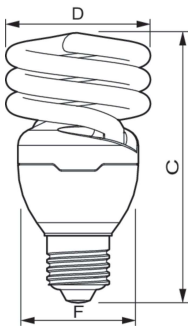

Tornado T2

Mechanical and housing

Bulb Shape	Spiral
------------	--------

Approval and application

Mercury (Hg) Content (Max)	2.5 mg
Mercury (Hg) Content (Nom)	2 mg
Energy Consumption kWh/1000 h	23 kWh

Product data

Full product code	872790092594400
-------------------	-----------------

Order product name	Tornado T2 23W WW E27 220-240V 1PF/6
EAN/UPC - Product	8727900925944
Order code	929689154101
Numerator - Quantity Per Pack	1
Numerator - Packs per outer box	6
Material Nr. (12NC)	929689154101
Net Weight (Piece)	0.077 kg

Dimensional drawing

Tornado T2 23W WW E27 220-240V 1PF/6

Product	D (max)	C (max)	F (max)
Tornado T2 23W WW E27 220-240V 1PF/6	61.5 mm	118.5 mm	50.5 mm