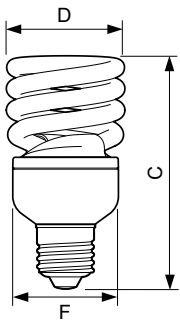

Product data

Full product code	871829168008600
-------------------	-----------------

Order product name	EconomyTwister 20W WW E27 220-240V 1PF/6
--------------------	---

EAN/UPC - Product	8718291680086
-------------------	---------------

Order code	929689218901
------------	--------------

Numerator - Quantity Per Pack	1
-------------------------------	---

Numerator - Packs per outer box	6
---------------------------------	---

Material Nr. (12NC)	929689218901
---------------------	--------------

Net Weight (Piece)	0.064 kg
--------------------	----------

Dimensional drawing

Product	D (max)	C (max)	F (max)
EconomyTwister 20W WW E27 220-240V 1PF/6	56.5 mm	111.5 mm	47 mm

EconomyTwister 20W WW E27 220-240V 1PF/6