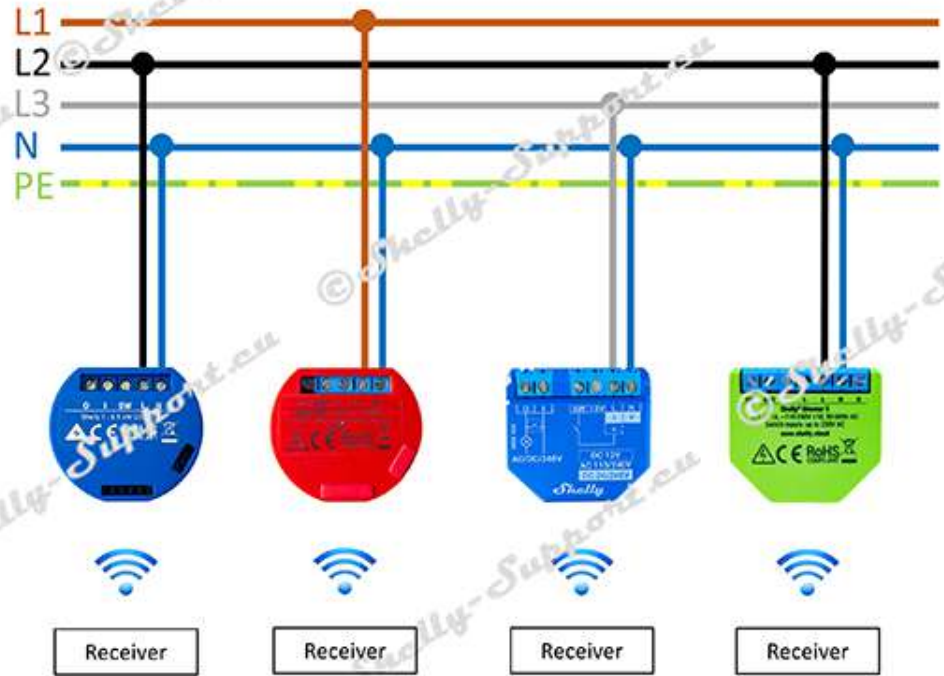

- Control:
- by webhooks
  - by created script
  - 3 functions per button
  - 12 functions in total
  - Push
  - Doublepush
  - Longpush

# Control by DDD Option 2

- Control:
- by webhooks
  - by created script
  - 3 functions per button
  - 12 functions in total
  - Push
  - Doublepush
  - Longpush

# ON/OFF/DDD Option 2

- Control:
- by webhooks
  - by created script
  - 3 functions per button
  - 12 functions in total
  - Push
  - Doublepush
  - Longpush

**ON/OFF/DDD**  
**5-24 VDC**

**Shelly PLUS i4**