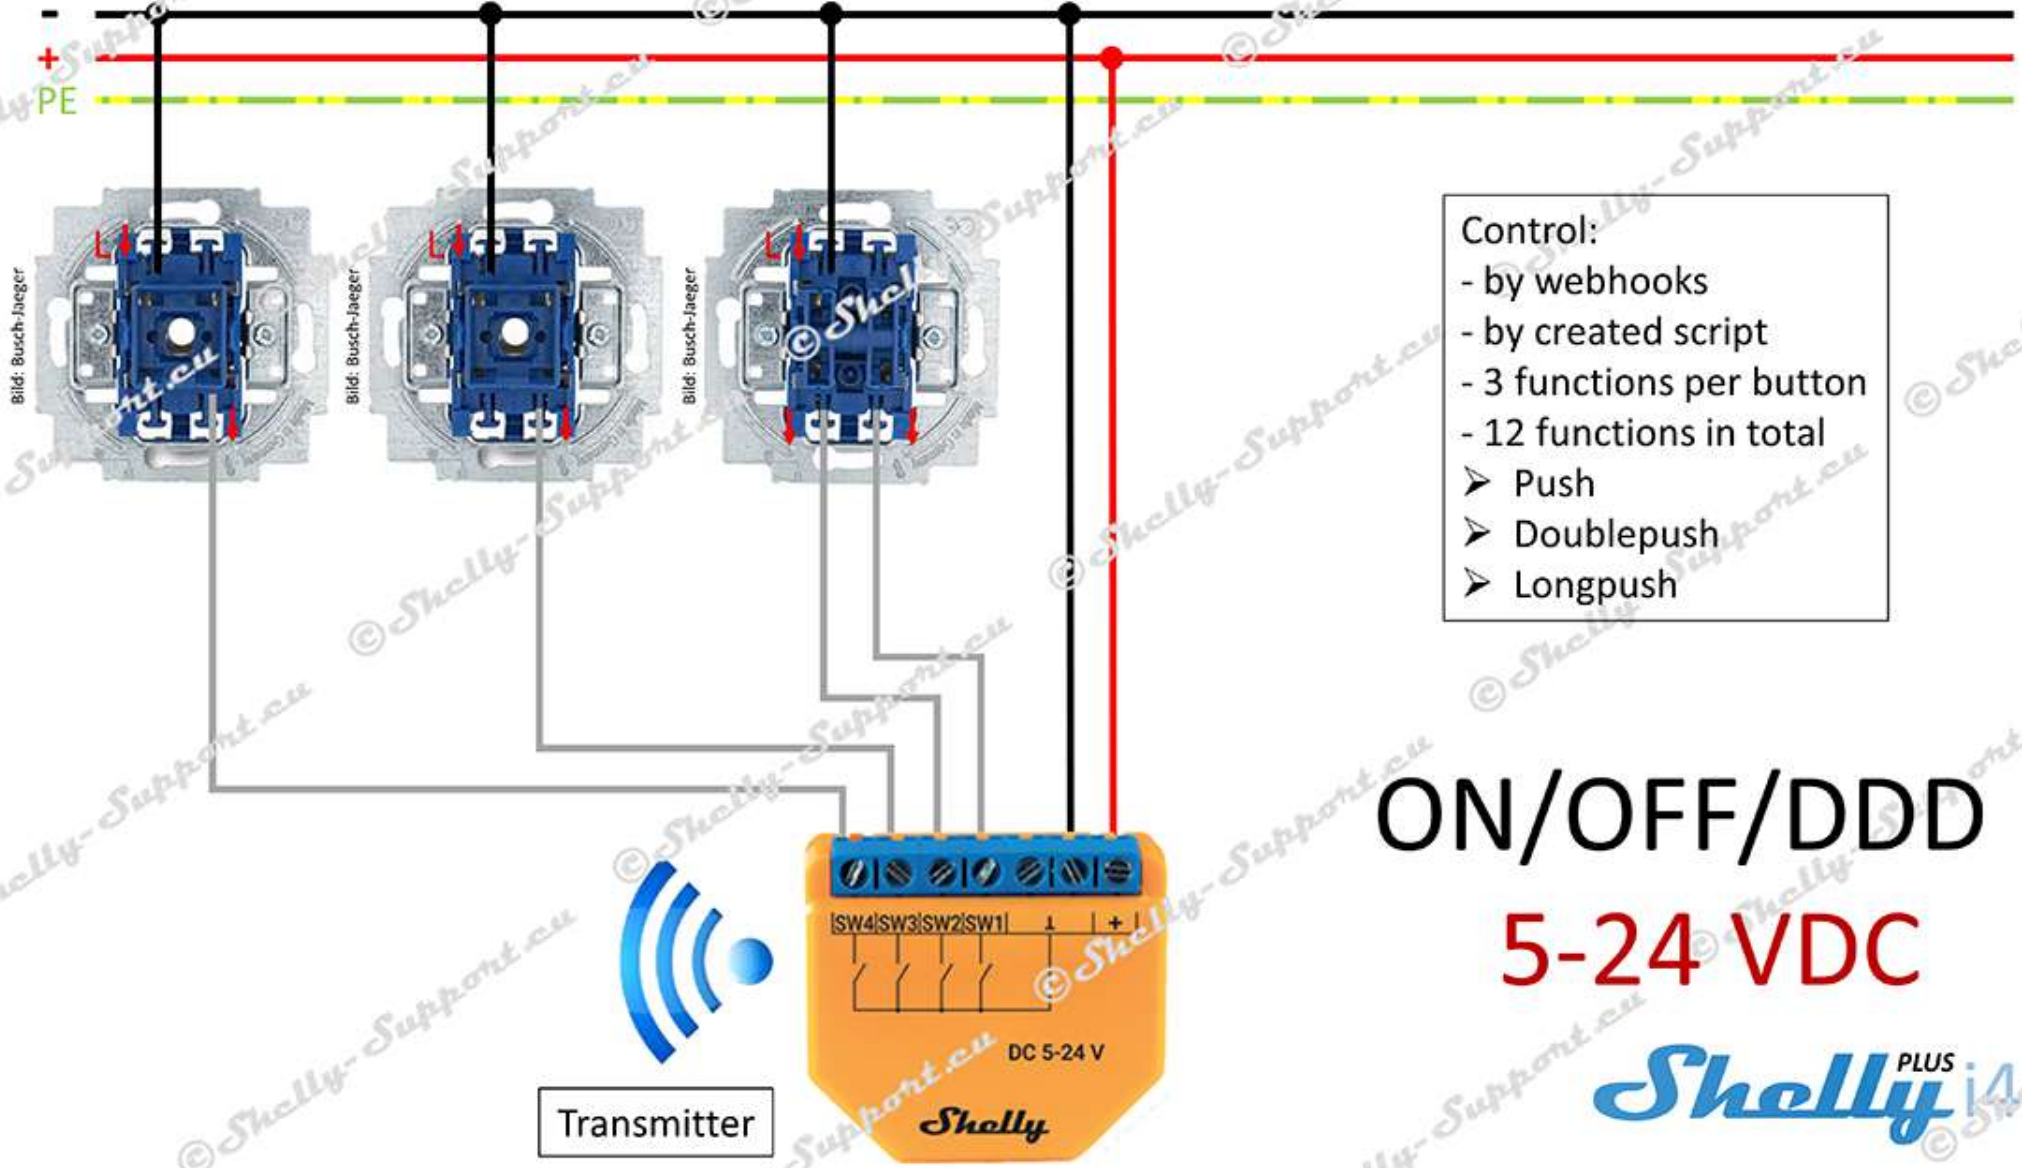

- Control:
- by webhooks
  - by created script
  - 3 functions per button
  - 12 functions in total
  - Push
  - Doublepush
  - Longpush

# Control by DDD Option 2

- Control:
- by webhooks
  - by created script
  - 3 functions per button
  - 12 functions in total
  - Push
  - Doublepush
  - Longpush

# ON/OFF/DDD Option 2

- Control:
- by webhooks
  - by created script
  - 3 functions per button
  - 12 functions in total
  - Push
  - Doublepush
  - Longpush

**ON/OFF/DDD**  
**5-24 VDC**

**Shelly PLUS i4**