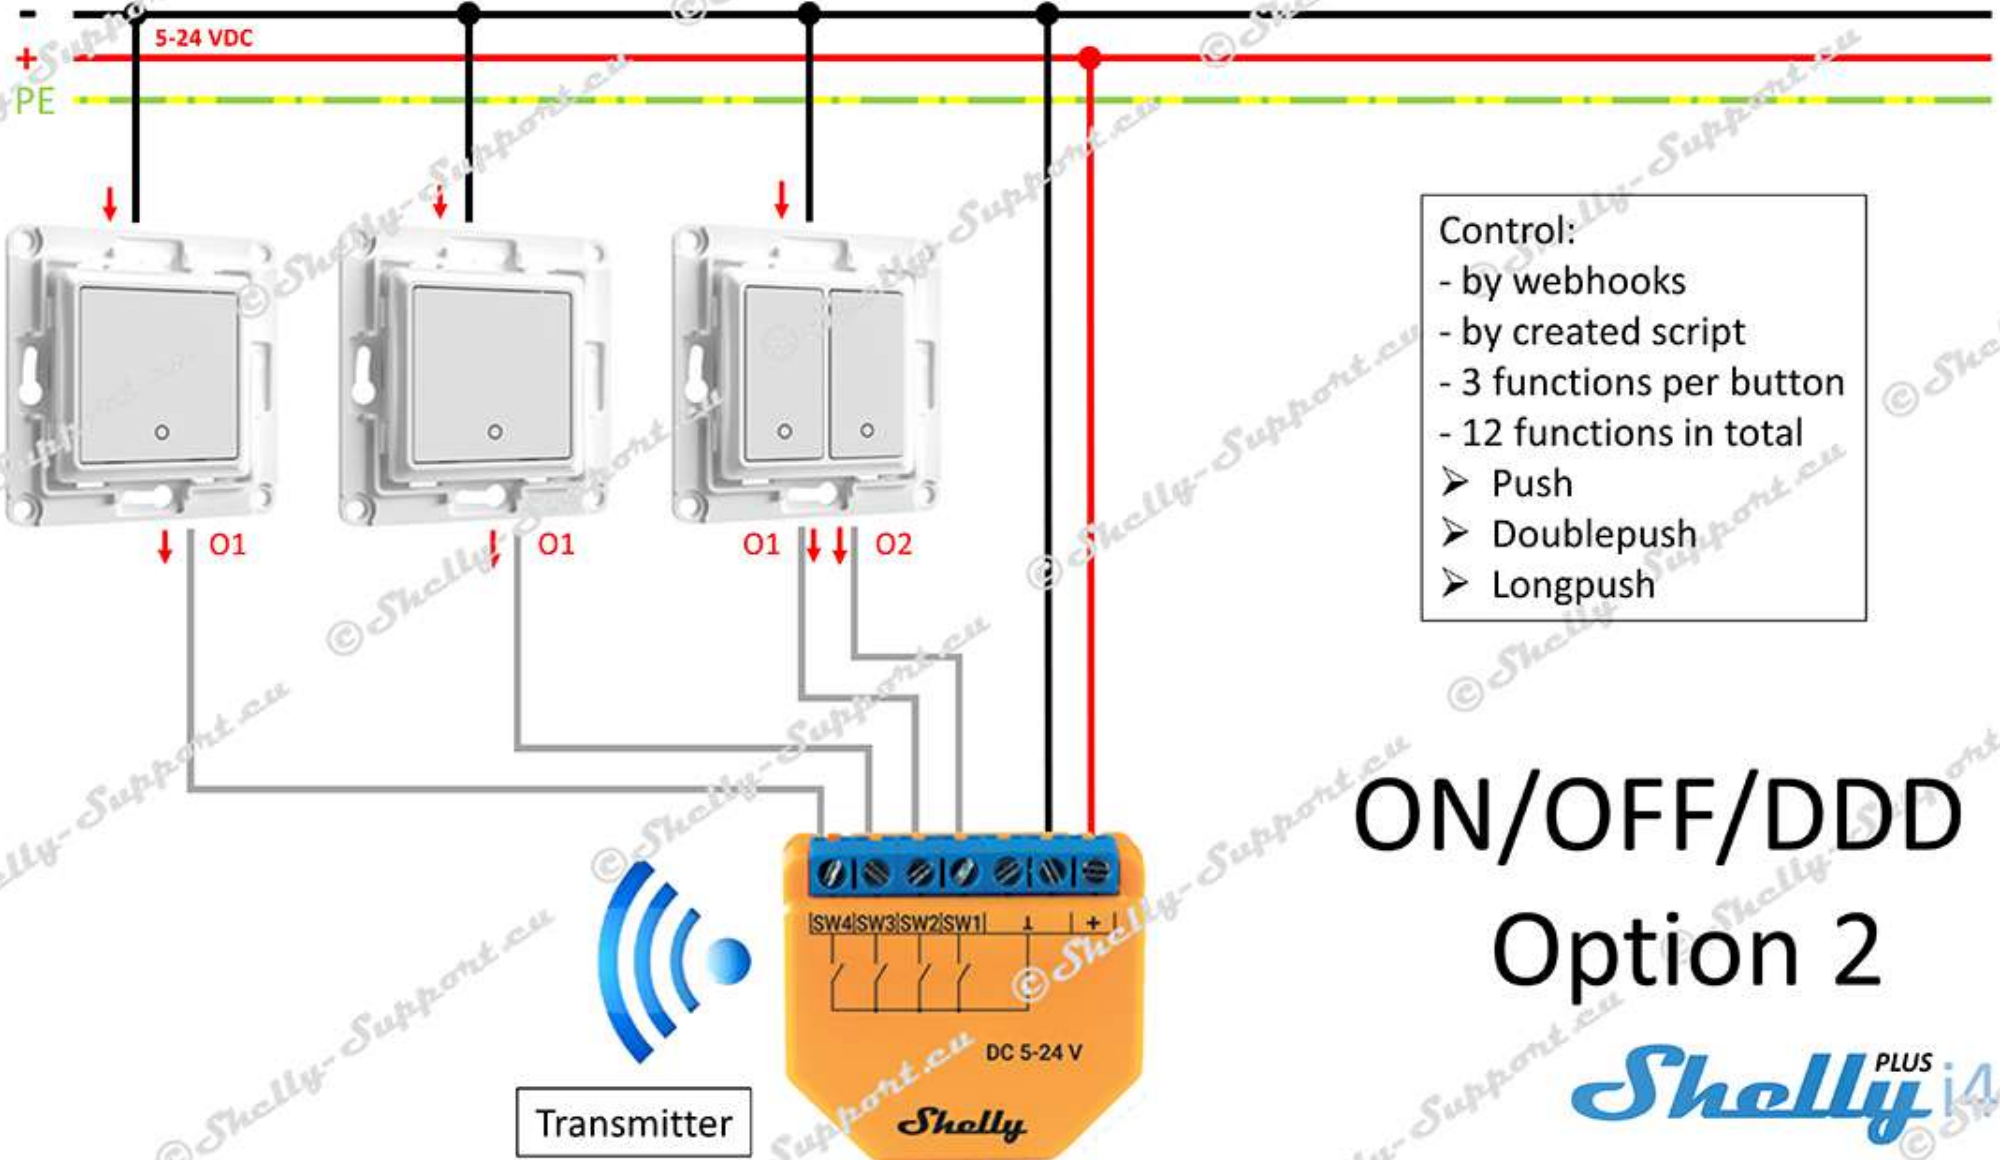

- Control:
- by webhooks
  - by created script
  - 3 functions per button
  - 12 functions in total
  - Push
  - Doublepush
  - Longpush

# Control by DDD Option 2

- Control:
- by webhooks
  - by created script
  - 3 functions per button
  - 12 functions in total
  - Push
  - Doublepush
  - Longpush

# ON/OFF/DDD Option 2

- Control:
- by webhooks
  - by created script
  - 3 functions per button
  - 12 functions in total
  - Push
  - Doublepush
  - Longpush

**ON/OFF/DDD**  
**5-24 VDC**

**Shelly PLUS i4**