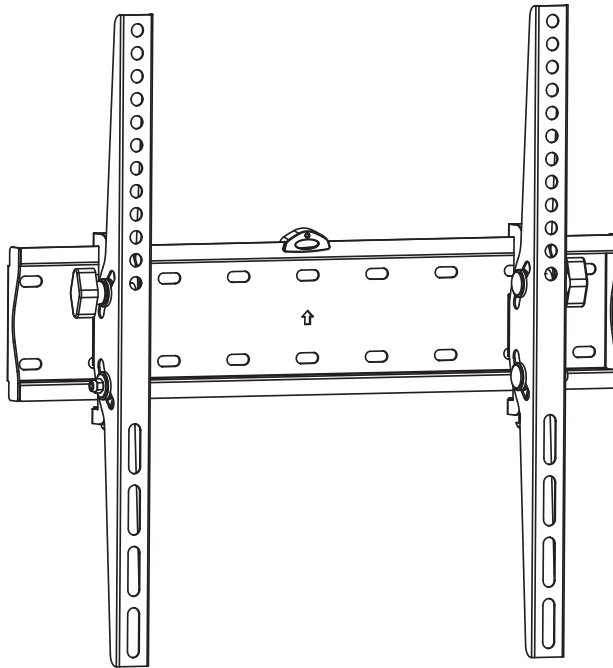

UCH0193

Tilting wall mount

User manual

200x200/300x300
400x200/400x400

1a

1b

2

3