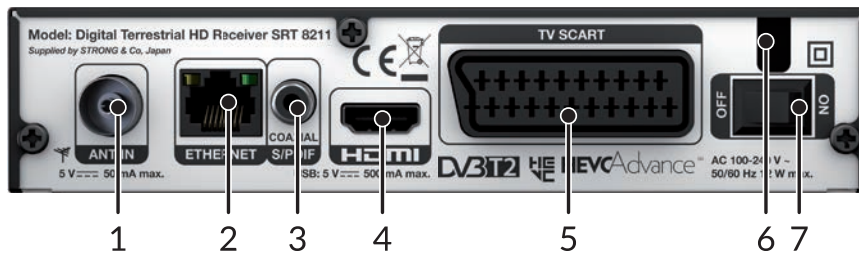

¹ Depending on local signal conditions
² Dolby Digital Plus, Dolby Digital and the double-D symbol are registered trademarks of Dolby Laboratories.
³ Availability depending on the broadcast
⁴ STRONG cannot guarantee the playback of files although extensions are listed, as it depends on codec, data bit rate and resolution used (all MPEG codec formats are supported).

1. Antenna
2. Ethernet
3. Digital Audio Amplifier
4. TV (HDMI)
5. TV (SCART)
6. Power cable
7. Power switch

Tuner:
Input connector: IEC60169-2, female, 75 Ohm nominal
Input frequency range: VHF: 174 ~ 230 MHz
UHF: 474 ~ 786 MHz
DVB-T2: -70 dBm ~ -25 dBm
Antenna power: 5 V DC, max. 50 mA, short cut protected

Demodulator:
Demodulator: QSPK, 16/64/256 QAM
DVB-T (EN 300 744), DVB-T2 (EN 302 755)
Transmission mode: normal and extended
Guard intervals: DVB-T = 1/32, 1/16, 1/8, 1/4;
DVB-T2 = 1/128, 1/32, 1/16, 19/256, 1/8, 19/128, 1/4

Video Decoder:
Profile level: MPEG-2 MP@ML, MP@HL, MPEG-4 H.264/AVC, MPEG-4 H.265/HEVC
Video resolution: 576i, 576p, 720p, 1080i, 1080p
Decoding & Video Out: PAL
Aspect Ratio: 4:3 and 16:9
Aspect Conversion: Pan & Scan, Letterbox and Combined

Audio Decoder:
Audio support: MPEG-4 Profile Level 4
Dolby Digital Plus*/AC3+/PCM
MPEG MusiCam Layer II
Sampling rate: 32, 44.1, 48 kHz
Audio mode: Stereo, Mono L/R

Connectors:
ANT IN - IEC Female
Ethernet
S/PDIF (coaxial output)
HDMI
TV SCART (CVBS, Audio L&R)
Power switch
USB 2.0 port: 5 V/500 mA (max.) supported

General Data:
Power supply: AC 100 - 240 V ~ 50/60 Hz
Power consumption: 7 W (typ.), 12 W (max)
Power consumption in standby: max. 1.0 W
Operating temperature: 0 °C ~ +40 °C
Storage temperature: -10 °C ~ +50 °C
Operating humidity range: 10 ~ 85%, RH, non-condensing
Size (WxDxH) in mm: 169 x 102 x 41
Net-weight: 0.36 kg

*Dolby Digital Plus, Dolby Digital and the double-D symbol are registered trademarks of Dolby Laboratories.

EAN SRT 8211: 8717185449594

SERVICE CENTER	
AT	support_at@strong.tv 0820 400 150 (€ 0.12/Min. Österr. Festnetz)
DE	support_de@strong.tv 0180 501 49 91 (€ 0.14/Min. deutsches Festnetz) (€ 0.42/Min. max. Mobilfunknetz)
BG	support_bg@strong.tv +359 32 634451
DK	support_dk@strong.tv
FR	support_fr@strong.tv 0824 029 928 (€ 0.15 par min poste fixe en France)
IT	support_it@strong.tv 199 404 032 Da rete fissa 24,8 cent. al min. 12,5 cent. scatto alla risposta Da rete mobile max. 49 cent. al min. 15,6 cent. scatto alla risposta
NL	support_nl@strong.tv
PL	support_pl@strong.tv 801 702 017
UA	support_ua@strong.tv +380 (44) 238 61 50

STRONG declares that this item complies with the basic requirements and other relevant regulations of directives CE 2004/108/EC and 73/23/EC, RoHS 2002/95/EC