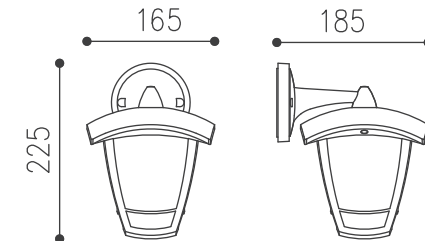

OUTDOOR WALL FIXTURE

MODEL NO	SOCKET	BODY COLOR	MAX. POWER	INPUT VOLTAGE	WORK TEMP.	IP	CLASS	MATERIAL
BG44-00400	1xE27	WHITE	1x23w	220~240VAC	-20°C/+40°C	IP44	CLASS II	PLASTIC
BG44-00401	1xE27	BLACK	1x23w	220~240VAC	-20°C/+40°C	IP44	CLASS II	PLASTIC
BG44-00406	1xE27	BRONZE	1x23w	220~240VAC	-20°C/+40°C	IP44	CLASS II	PLASTIC