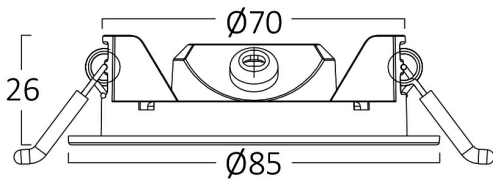

Braytron

PRODUCT DATASHEET

MODEL NO BP01-90401

DESCRIPTION BRY-SMD-CRP-4W-RND-DIM-3INC-BLC-3000K-LED PANEL

BRAYTRON
BP01-90401

A	▶
B	▶
C	▶
D	▶
E	▶
F	▶
G	▶

4
kWh/1000h

2019/2015

Electrical Characteristics

Lifetime (at 2.7 h/day)	:	20000 h
Voltage	:	220-240V
Power Factor	:	>0,7
Material	:	PC
Working Temperature	:	-20°C + 40°C
Frequency	:	50-60 Hz

Package Informations

N.W.	:	1,55 kgs
G.W.	:	2,75 kgs
PCS/CTN	:	40 pcs
Length	:	470 mm
Width	:	285 mm
Height	:	120 mm
EAN	:	5949097731563

Lamp Characteristics

Wattage	:	4 w
Color Temperature	:	3000K
Quse Lumen	:	280 lm
Color Rendering Index (CRI)	:	>80
Energy Efficiency Level	:	G
Beam Angle	:	120° Degrees
Color Category	:	Warm White

Lamp Dimensions & Weight

Diameter	:	85 mm
P. Height	:	26 mm
Cutout	:	70 mm
Weight	:	39 gr