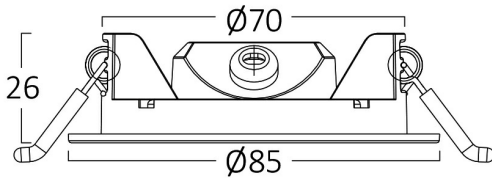

Braytron

PRODUCT DATASHEET

MODEL NO BP01-90411

DESCRIPTION BRY-SMD-CRP-4W-RND-DIM-3INC-BLC-4000K-LED PANEL

BRAYTRON
BP01-90411

A
B
C
D
E
F
G

4
kWh/1000h

2019/2015

Electrical Characteristics

Lifetime (at 2.7 h/day)	:	20000 h
Voltage	:	220-240V
Power Factor	:	>0,7
Material	:	PC
Working Temperature	:	-20°C + 40°C
Frequency	:	50-60 Hz

Package Informations

N.W.	:	1,55 kgs
G.W.	:	2,75 kgs
PCS/CTN	:	40 pcs
Length	:	470 mm
Width	:	285 mm
Height	:	120 mm
EAN	:	5949097731570

Lamp Characteristics

Wattage	:	4 w
Color Temperature	:	4000K
Quse Lumen	:	280 lm
Color Rendering Index (CRI)	:	>80
Energy Efficiency Level	:	G
Beam Angle	:	120° Degrees
Color Category	:	Natural White

Lamp Dimensions & Weight

Diameter	:	85 mm
P. Height	:	26 mm
Cutout	:	70 mm
Weight	:	39 gr