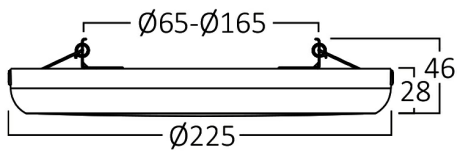

Braytron

PRODUCT DATASHEET

MODEL NO

BP03-72081

DESCRIPTION

BRY-SMD-CRB-20W-RND-BLC-3IN1-LED PANEL

Recessed

Surface

Recessed

Surface

BRAYTRON
BP03-72081

A
B
C
D
E
F
G

20
kWh/1000h

 2019/2015

General Characteristics

| | | |
|--------------|---|--------------------------|
| Model No | : | BP03-72081 |
| Main Family | : | Indoor Lighting |
| Sub Family | : | LED Small Panel |
| Type | : | Recessed & Surface Panel |
| Body Color | : | Black |
| Lamp Shape | : | Non-Directional |
| Dimmable | : | Not-Dimmable |
| Light Source | : | LED |
| Warranty | : | 2 years |
| Class | : | Class II |
| IP | : | IP40 |

Package Informations

| | | |
|---------|---|---------------|
| N.W. | : | 6 kgs |
| G.W. | : | 8,2 kgs |
| PCS/CTN | : | 20 pcs |
| Length | : | 470 mm |
| Width | : | 400 mm |
| Height | : | 250 mm |
| EAN | : | 5949097731662 |

Lamp Dimensions & Weight

| | | |
|-----------|---|--------|
| Diameter | : | 225 mm |
| P. Height | : | 28 mm |
| Weight | : | 300 gr |