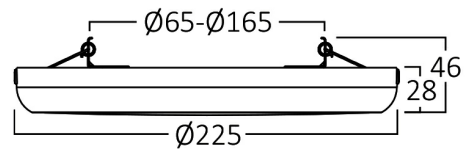

Braytron

PRODUCT DATASHEET

MODEL NO

BP03-72081

DESCRIPTION

BRY-SMD-CRB-20W-RND-BLC-3IN1-LED PANEL

Recessed

Surface

Recessed

Surface

BRAYTRON
BP03-72081

A
B
C
D
E
F
G

20
kWh/1000h

 2019/2015

General Characteristics

| | | |
|--------------|---|--------------------------|
| Model No | : | BP03-72081 |
| Main Family | : | Indoor Lighting |
| Sub Family | : | LED Small Panel |
| Type | : | Recessed & Surface Panel |
| Body Color | : | Black |
| Lamp Shape | : | Non-Directional |
| Dimmable | : | Not-Dimmable |
| Light Source | : | LED |
| Warranty | : | 2 years |
| Class | : | Class II |
| IP | : | IP40 |

Package Informations

| | | |
|---------|---|---------------|
| N.W. | : | 6 kgs |
| G.W. | : | 8,2 kgs |
| PCS/CTN | : | 20 pcs |
| Length | : | 470 mm |
| Width | : | 400 mm |
| Height | : | 250 mm |
| EAN | : | 5949097731662 |

Lamp Dimensions & Weight

| | | |
|-----------|---|--------|
| Diameter | : | 225 mm |
| P. Height | : | 28 mm |
| Weight | : | 300 gr |