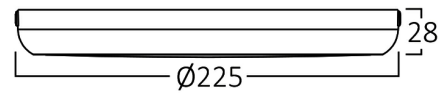

Braytron

PRODUCT DATASHEET

MODEL NO

BP03-72081

DESCRIPTION

BRY-SMD-CRB-20W-RND-BLC-3IN1-LED PANEL

Recessed

Surface

Recessed

Surface

BRAYTRON
BP03-72081

A
B
C
D
E
F
G

20
kWh/1000h

2019/2015