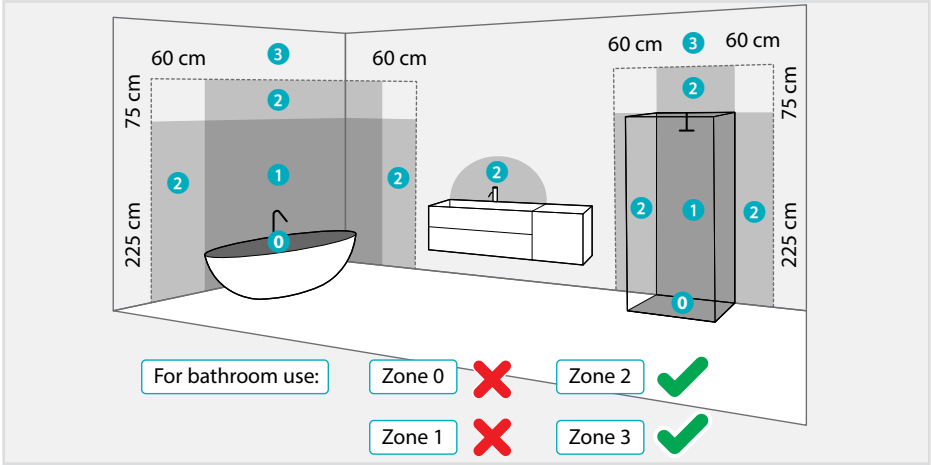

## Installation

---

Nedis SmartLife

HTIP350WTW / HTIP700WTW

Scan the QR code for more information about your Nedis product or go to:

[nedis.is/http350wtw](https://nedis.is/http350wtw)

[nedis.is/http700wtw](https://nedis.is/http700wtw)