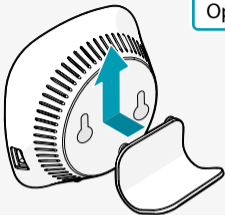


Wi-Fi Smart Air Quality Monitor

Nedis SmartLife

Installation

WIFISA20CBK

Scan the QR code for more information
about your Nedis product or go to:
ned.is/wifisa20cbk

Download

Nedis SmartLife

1a

Option A

1b

Option B

2b

Option B

3

5

 Beep!