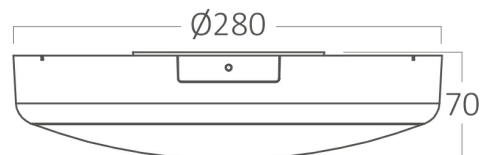

PRODUCT DATASHEET

MODEL NO BC15-00580

DESCRIPTION BRY-GRANDE-RND-20W-4IN1-SNS-KIT-IP54-CEILING LIGHT

Luminare is intended to use in outdoor applications

General Characteristics

Model No	:	BC15-00580
Main Family	:	Indoor Lighting
Sub Family	:	Sensor Fixtures
Type	:	Ceiling Light
Body Color	:	White
Lamp Shape	:	Non-Directional
Dimmable	:	Not-Dimmable
Light Source	:	LED
Warranty	:	2 years(1 year for battery)
Class	:	Class II
IP	:	IP54
IK	:	IK07

Electrical Characteristics

Lifetime	:	20000 h
Voltage	:	220-240V
Power Factor	:	>0,7
Material	:	PC
Working Temperature	:	-20 C+40 C
Working Time	:	4 h
Frequency	:	50-60 Hz

Dimensions & Weight

Diameter	:	280 mm
P. Height	:	70 mm
Weight	:	723 gr

Sensor Informations

Sensor Type	:	Microwave
Detection Distance	:	4-5 m
Detection Angle	:	180° Degrees
Installation Height	:	3m
Time Delay	:	30-60-120 sec (adjustable)
Lux	:	<20 lux

Product Characteristics

Package Informations

N.W.	:	5,78 kgs
G.W.	:	7,70 kgs
PCS/CTN	:	8 pcs
Length	:	585 mm
Width	:	315 mm
Height	:	300 mm
EAN	:	5949097739934