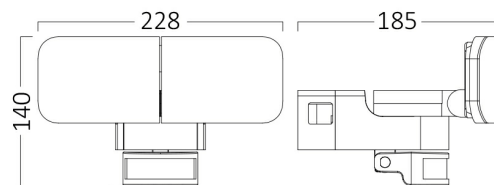

## PRODUCT DATASHEET

MODEL NO BG36-10110

DESCRIPTION BRY-MILES-W2-WHT-30W-4000K-IP54 WALL LIGHT

Luminare is intended to use in outdoor applications

### General Characteristics

Model No	:	BG36-10110
Main Family	:	Outdoor Lighting
Sub Family	:	Led Wall Light
Type	:	Wall Light
Body Color	:	White
Lamp Shape	:	Non-Directional
Dimmable	:	Not-Dimmable
Light Source	:	LED
Warranty	:	2 years
Class	:	Class II
IP	:	IP54
IK	:	IK06

### Package Informations

N.W.	:	4,56 kgs
G.W.	:	5,85 kgs
PCS/CTN	:	8 pcs
Length	:	485 mm
Width	:	245 mm
Height	:	300 mm
EAN	:	5949097739644

### Dimensions & Weight

P. Length	:	228 mm
P. Width	:	140 mm
P. Height	:	185 mm
Weight	:	570 gr