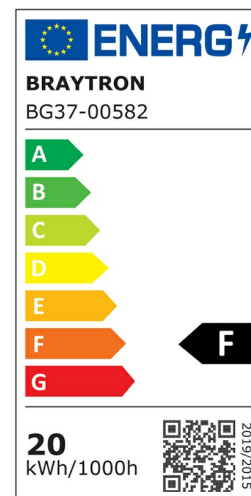

## PRODUCT DATASHEET

MODEL NO BG37-00582

DESCRIPTION BRY-NAPOLI-M-RND-GRY-20W-3IN1-IP65-WALL LIGHT

Luminare is intended to use in outdoor applications

### General Characteristics

Model No	:	BG37-00582
Main Family	:	Outdoor Lighting
Sub Family	:	LED Wall Light
Type	:	Wall
Body Color	:	Grey
Lamp Shape	:	Non-Directional
Dimmable	:	Not-Dimmable
Light Source	:	LED
Warranty	:	2 years
Class	:	Class II
IP	:	IP65
IK	:	IK06

### Product Characteristics

Wattage	:	20 w
Color Temperature	:	3IN1
Quse Lumen	:	2000 lm
Color Rendering Index (CRI)	:	>80
Energy Efficiency Level	:	F
Beam Angle	:	120° Degrees
Color Category	:	3IN1