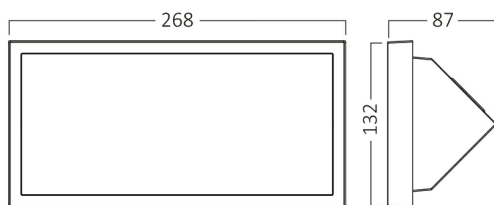

## PRODUCT DATASHEET

MODEL NO BG37-00582

DESCRIPTION BRY-NAPOLI-M-RND-GRY-20W-3IN1-IP65-WALL LIGHT

Luminare is intended to use in outdoor applications

### General Characteristics

Model No	:	BG37-00582
Main Family	:	Outdoor Lighting
Sub Family	:	LED Wall Light
Type	:	Wall
Body Color	:	Grey
Lamp Shape	:	Non-Directional
Dimmable	:	Not-Dimmable
Light Source	:	LED
Warranty	:	2 years
Class	:	Class II
IP	:	IP65
IK	:	IK06

### Package Informations

N.W.	:	7,46 kgs
G.W.	:	10,45 kgs
PCS/CTN	:	20 pcs
Length	:	580 mm
Width	:	480 mm
Height	:	300 mm
EAN	:	5949097737985

### Dimensions & Weight

P. Length	:	268 mm
P. Width	:	132 mm
P. Height	:	87 mm
Weight	:	373 gr