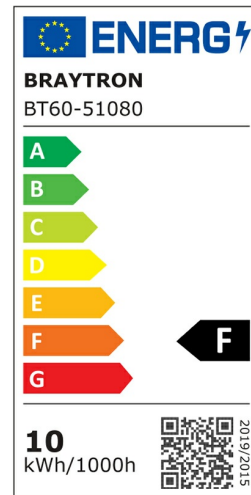

## PRODUCT DATASHEET

MODEL NO BT60-51080

DESCRIPTION BRY-FLOOD-WF-10W-WHT-3IN1-IP65-LED FLOODLIGHT

Luminare is intended to use in outdoor applications

### General Characteristics

Model No	:	BT60-51080
Main Family	:	Outdoor Lighting
Sub Family	:	LED Floodlight
Type	:	Floodlight
Body Color	:	White
Lamp Shape	:	Non-Directional
Dimmable	:	Not-Dimmable
Light Source	:	LED
Warranty	:	2 years
Class	:	Class I
IP	:	IP65
IK	:	IK06

### Electrical Characteristics

Lifetime	:	20000 h
Voltage	:	220-240V
Power Factor	:	>0,9
Material	:	Aluminium
Working Temperature	:	-20 C+40 C
Frequency	:	50-60 Hz

### Product Characteristics

Wattage	:	10 w
Color Temperature	:	3IN1
Quse Lumen	:	950 lm
Color Rendering Index (CRI)	:	>70
Energy Efficiency Level	:	F
Beam Angle	:	120° Degrees
Color Category	:	3IN1