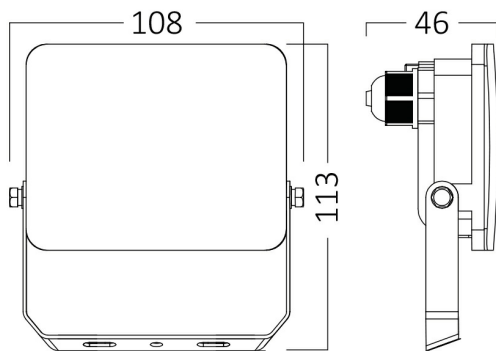

## PRODUCT DATASHEET

MODEL NO BT60-51080

DESCRIPTION BRY-FLOOD-WF-10W-WHT-3IN1-IP65-LED FLOODLIGHT

Luminare is intended to use in outdoor applications

### Package Informations

N.W.	:	7,42 kgs
G.W.	:	9,35 kgs
PCS/CTN	:	50 pcs
Length	:	435 mm
Width	:	320 mm
Height	:	245 mm
EAN	:	5949097739576

### Product Characteristics

Wattage	:	10 w
Color Temperature	:	3IN1
Quse Lumen	:	950 lm
Color Rendering Index (CRI)	:	>70
Energy Efficiency Level	:	F
Beam Angle	:	120° Degrees
Color Category	:	3IN1

### Dimensions & Weight

P. Length	:	108 mm
P. Width	:	46 mm
P. Height	:	113 mm
Weight	:	148,5 gr