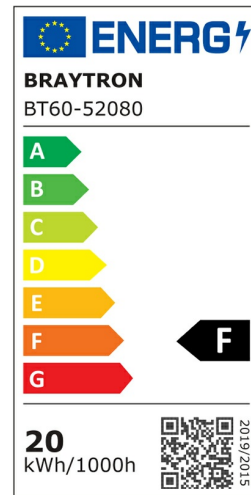

## PRODUCT DATASHEET

MODEL NO BT60-52080

DESCRIPTION BRY-FLOOD-WF-20W-WHT-3IN1-IP65-LED FLOODLIGHT

Luminare is intended to use in outdoor applications

### General Characteristics

Model No	:	BT60-52080
Main Family	:	Outdoor Lighting
Sub Family	:	LED Floodlight
Type	:	Floodlight
Body Color	:	White
Lamp Shape	:	Non-Directional
Dimmable	:	Not-Dimmable
Light Source	:	LED
Warranty	:	2 years
Class	:	Class I
IP	:	IP65
IK	:	IK06

### Electrical Characteristics

Lifetime	:	20000 h
Voltage	:	220-240V
Power Factor	:	>0,9
Material	:	Aluminium
Working Temperature	:	-20 C+40 C
Frequency	:	50-60 Hz

### Product Characteristics

Wattage	:	20 w
Color Temperature	:	3IN1
Quse Lumen	:	1900 lm
Color Rendering Index (CRI)	:	>70
Energy Efficiency Level	:	F
Beam Angle	:	120° Degrees
Color Category	:	3IN1