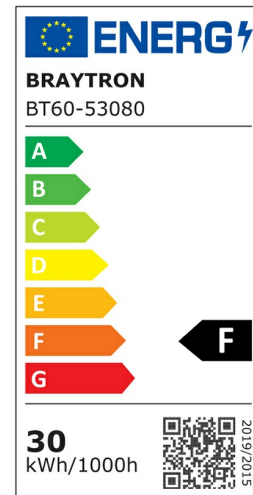

## PRODUCT DATASHEET

MODEL NO BT60-53080

DESCRIPTION BRY-FLOOD-WF-30W-WHT-3IN1-IP65-LED FLOODLIGHT

Luminare is intended to use in outdoor applications

### General Characteristics

Model No	:	BT60-53080
Main Family	:	Outdoor Lighting
Sub Family	:	LED Floodlight
Type	:	Floodlight
Body Color	:	White
Lamp Shape	:	Non-Directional
Dimmable	:	Not-Dimmable
Light Source	:	LED
Warranty	:	2 years
Class	:	Class I
IP	:	IP65
IK	:	IK06

### Electrical Characteristics

Lifetime	:	20000 h
Voltage	:	220-240V
Power Factor	:	>0,9
Material	:	Aluminium
Working Temperature	:	-20 C+40 C
Frequency	:	50-60 Hz

### Product Characteristics

Wattage	:	30 w
Color Temperature	:	3IN1
Quse Lumen	:	2850 lm
Color Rendering Index (CRI)	:	>70
Energy Efficiency Level	:	F
Beam Angle	:	120° Degrees
Color Category	:	3IN1