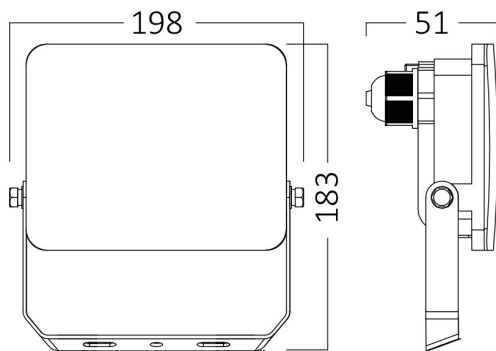

PRODUCT DATASHEET

MODEL NO BT60-55080

DESCRIPTION BRY-FLOOD-WF-50W-WHT-3IN1-IP65-LED FLOODLIGHT

Luminare is intended to use in outdoor applications

General Characteristics

Model No	:	BT60-55080
Main Family	:	Outdoor Lighting
Sub Family	:	LED Floodlight
Type	:	Floodlight
Body Color	:	White
Lamp Shape	:	Non-Directional
Dimmable	:	Not-Dimmable
Light Source	:	LED
Warranty	:	2 years
Class	:	Class I
IP	:	IP65
IK	:	IK06

Electrical Characteristics

Lifetime	:	20000 h
Voltage	:	220-240V
Power Factor	:	>0,9
Material	:	Aluminium
Working Temperature	:	-20 C+40 C
Frequency	:	50-60 Hz

Package Informations

N.W.	:	5,76 kgs
G.W.	:	7,05 kgs
PCS/CTN	:	15 pcs
Length	:	490 mm
Width	:	320 mm
Height	:	220 mm
EAN	:	5949097739606

Product Characteristics

Wattage	:	50 w
Color Temperature	:	3IN1
Quse Lumen	:	4750 lm
Color Rendering Index (CRI)	:	>70
Energy Efficiency Level	:	F
Beam Angle	:	120° Degrees
Color Category	:	3IN1

Dimensions & Weight

P. Length	:	198 mm
P. Width	:	51 mm
P. Height	:	183 mm
Weight	:	384,5