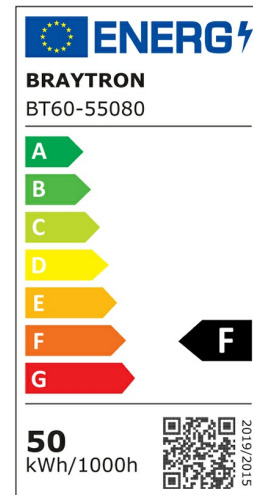

PRODUCT DATASHEET

MODEL NO BT60-55080

DESCRIPTION BRY-FLOOD-WF-50W-WHT-3IN1-IP65-LED FLOODLIGHT

Luminare is intended to use in outdoor applications

General Characteristics

Model No	:	BT60-55080
Main Family	:	Outdoor Lighting
Sub Family	:	LED Floodlight
Type	:	Floodlight
Body Color	:	White
Lamp Shape	:	Non-Directional
Dimmable	:	Not-Dimmable
Light Source	:	LED
Warranty	:	2 years
Class	:	Class I
IP	:	IP65
IK	:	IK06

Electrical Characteristics

Lifetime	:	20000 h
Voltage	:	220-240V
Power Factor	:	>0,9
Material	:	Aluminium
Working Temperature	:	-20 C+40 C
Frequency	:	50-60 Hz

Package Informations

N.W.	:	5,76 kgs
G.W.	:	7,05 kgs
PCS/CTN	:	15 pcs
Length	:	490 mm
Width	:	320 mm
Height	:	220 mm
EAN	:	5949097739606

Product Characteristics

Wattage	:	50 w
Color Temperature	:	3IN1
Quse Lumen	:	4750 lm
Color Rendering Index (CRI)	:	>70
Energy Efficiency Level	:	F
Beam Angle	:	120° Degrees
Color Category	:	3IN1

Dimensions & Weight