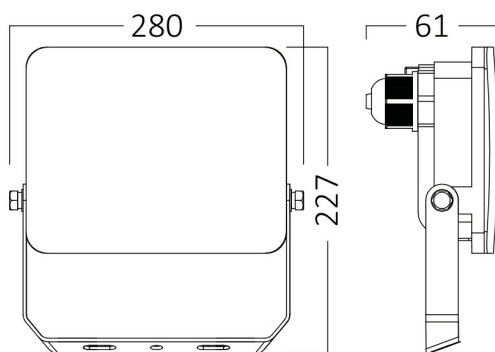

## PRODUCT DATASHEET

MODEL NO BT60-59180

DESCRIPTION BRY-FLOOD-WF-100W-WHT-3IN1-IP65-LED FLOODLIGHT

Luminare is intended to use in outdoor applications

### Package Informations

N.W.	:	6,66 kgs
G.W.	:	8,00 kgs
PCS/CTN	:	10 pcs
Length	:	410 mm
Width	:	345 mm
Height	:	300 mm
EAN	:	5949097739613

### Dimensions & Weight

P. Length	:	280 mm
P. Width	:	61 mm
P. Height	:	227 mm
Weight	:	666 gr