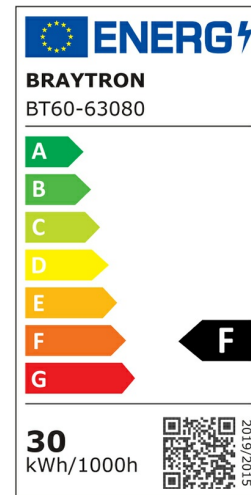

## PRODUCT DATASHEET

MODEL NO BT60-63080

DESCRIPTION BRY-FLOOD-WF-30W-WHT-3IN1-SNS-IP54-LED FLOODLIGHT

Luminare is intended to use in outdoor applications

### General Characteristics

Model No	:	BT60-63080
Main Family	:	Outdoor Lighting
Sub Family	:	LED Floodlight
Type	:	Floodlight
Body Color	:	White
Lamp Shape	:	Non-Directional
Dimmable	:	Not-Dimmable
Light Source	:	LED
Warranty	:	2 years
Class	:	Class I
IP	:	IP65
IK	:	IK06

### Electrical Characteristics

Lifetime	:	20000 h
Voltage	:	220-240V
Power Factor	:	>0,9
Material	:	Aluminium
Working Temperature	:	-20 C+40 C
Frequency	:	50-60 Hz

### Product Characteristics

Wattage	:	30 w
Color Temperature	:	3IN1
Quse Lumen	:	2850 lm
Color Rendering Index (CRI)	:	>70
Energy Efficiency Level	:	F
Beam Angle	:	120° Degrees
Color Category	:	3IN1