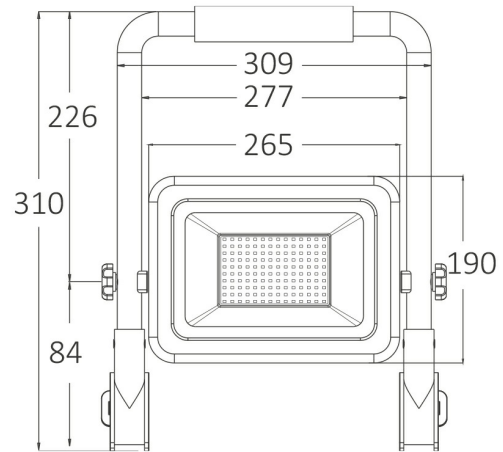

PRODUCT DATASHEET

MODEL NO BT60-99181

DESCRIPTION BRY-FLOOD-WL-BLC-100W-3IN1-WORK LIGHT

Luminare is intended to use in outdoor applications

General Characteristics

Model No	:	BT60-99181
Main Family	:	Outdoor Lighting
Sub Family	:	LED Worklight
Type	:	Work Light
Body Color	:	Black+Yellow
Lamp Shape	:	Directional
Dimmable	:	Not-Dimmable
Light Source	:	LED
Warranty	:	2 years
Class	:	Class I
IP	:	IP65
IK	:	IK07

Electrical Characteristics

Lifetime	:	20000 h
Voltage	:	220-240V
Power Factor	:	>0,9
Material	:	Aluminium
Working Temperature	:	-20 C+40 C
Frequency	:	50-60 Hz

Package Informations

N.W.	:	9,00 kgs
G.W.	:	10,35 kgs
PCS/CTN	:	6 pcs
Length	:	410 mm
Width	:	355 mm
Height	:	330 mm
EAN	:	5949097739866

Product Characteristics

Wattage	:	100 w
Color Temperature	:	3IN1
Quse Lumen	:	8500 lm
Color Rendering Index (CRI)	:	>70
Energy Efficiency Level	:	F
Beam Angle	:	120° Degrees
Color Category	:	3IN1

Dimensions & Weight

P. Length	:	310 mm
P. Width	:	309 mm
Weight	:	1500 gr