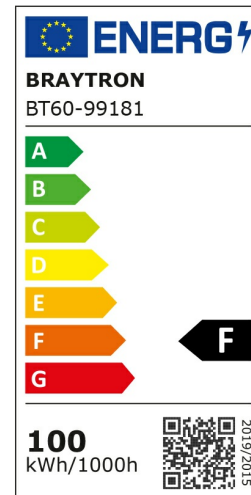

PRODUCT DATASHEET

MODEL NO BT60-99181

DESCRIPTION BRY-FLOOD-WL-BLC-100W-3IN1-WORK LIGHT

Luminare is intended to use in outdoor applications

General Characteristics

Model No	:	BT60-99181
Main Family	:	Outdoor Lighting
Sub Family	:	LED Worklight
Type	:	Work Light
Body Color	:	Black+Yellow
Lamp Shape	:	Directional
Dimmable	:	Not-Dimmable
Light Source	:	LED
Warranty	:	2 years
Class	:	Class I
IP	:	IP65
IK	:	IK07

Electrical Characteristics

Lifetime	:	20000 h
Voltage	:	220-240V
Power Factor	:	>0,9
Material	:	Aluminium
Working Temperature	:	-20 C+40 C
Frequency	:	50-60 Hz

Package Informations

N.W.	:	9,00 kgs
G.W.	:	10,35 kgs
PCS/CTN	:	6 pcs
Length	:	410 mm
Width	:	355 mm
Height	:	330 mm
EAN	:	5949097739866

Product Characteristics

Wattage	:	100 w
Color Temperature	:	3IN1
Quse Lumen	:	8500 lm
Color Rendering Index (CRI)	:	>70
Energy Efficiency Level	:	F
Beam Angle	:	120° Degrees
Color Category	:	3IN1

Dimensions & Weight