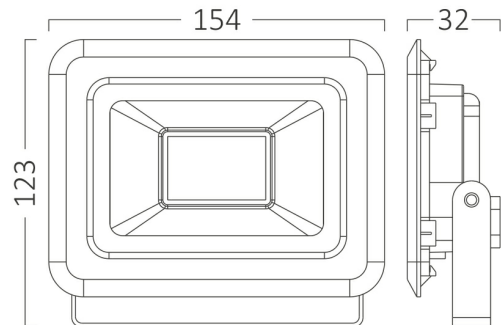

## PRODUCT DATASHEET

MODEL NO BT60-33091

DESCRIPTION BRY-FLOOD-SF-30W-BLC-RGB-IP65-LED FLOODLIGHT

REMOTE

Luminare is intended to use in outdoor applications

### Package Informations

N.W.	:	5,60 kgs
G.W.	:	6,70 kgs
PCS/CTN	:	20 pcs
Length	:	285 mm
Width	:	250 mm
Height	:	335 mm
EAN	:	5949097737930

### Product Characteristics

Wattage	:	30 w
Color Temperature	:	RGB
Color Rendering Index (CRI)	:	>70
Beam Angle	:	120° Degrees
Color Category	:	RGB

### Dimensions & Weight

P. Length	:	154 mm
P. Width	:	26 mm
P. Height	:	123 mm
Weight	:	280 gr