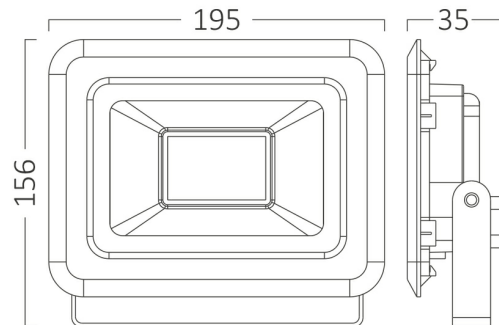

PRODUCT DATASHEET

MODEL NO BT60-35091

DESCRIPTION BRY-FLOOD-SF-50W-BLC-RGB-IP65-LED FLOODLIGHT

Luminare is intended to use in outdoor applications

General Characteristics

Model No	:	BT60-35091
Main Family	:	Outdoor Lighting
Sub Family	:	LED Floodlight
Type	:	Flood
Body Color	:	Black
Lamp Shape	:	N/A
Dimmable	:	Dimmable
Light Source	:	LED
Warranty	:	2 years
Class	:	Class I
IP	:	IP65
IK	:	IK06

Electrical Characteristics

Lifetime	:	20000 h
Voltage	:	220-240V
Power Factor	:	>0,9
Material	:	Aluminium
Working Temperature	:	-20 C+40 C
Frequency	:	50-60 Hz

Package Informations

N.W.	:	4,50 kgs
G.W.	:	5,30 kgs
PCS/CTN	:	10 pcs
Length	:	320 mm
Width	:	270 mm
Height	:	215 mm
EAN	:	5949097737947

Product Characteristics

Wattage	:	50 w
Color Temperature	:	RGB
Color Rendering Index (CRI)	:	>70
Beam Angle	:	120° Degrees
Color Category	:	RGB

Dimensions & Weight

P. Length	:	195 mm
P. Width	:	34 mm
P. Height	:	156 mm
Weight	:	450 gr