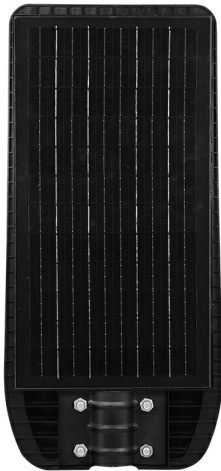

## PRODUCT DATASHEET

MODEL NO BT43-05031

DESCRIPTION BRY-SOLAR-ST01-50W-6500K-SNS-IP65-SOLAR STREET LIG

Luminare is intended to use in outdoor applications

### General Characteristics

Model No	:	BT43-05031
Main Family	:	Outdoor Lighting
Sub Family	:	LED Solar Light
Type	:	Solar
Body Color	:	Black
Lamp Shape	:	N/A
Dimmable	:	Not-Dimmable
Light Source	:	LED
Warranty	:	2 years(1 year for battery)
Class	:	Class III
IP	:	IP65

### Electrical Characteristics

Lifetime	:	20000 h
Voltage	:	Solar Panel Energy
Material	:	PC
Working Temperature	:	-20 C+40 C
Working Time	:	10-12 h
Capacity Watt	:	50 w

### Solar Informations

Solar Panel	:	6V, 15W
Solar Power	:	12w