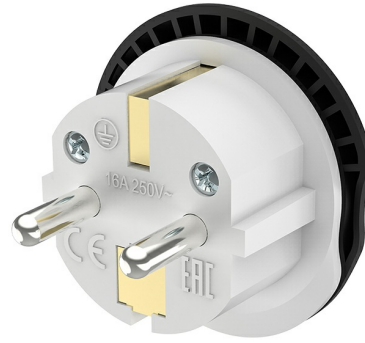

## PRODUCT DATASHEET

MODEL NO

BY74-00005

DESCRIPTION

BRY-ML04-UNIVERSAL ADAPTER

### General Characteristics

|              |   |               |
|--------------|---|---------------|
| Model No     | : | BY74-00005    |
| Main Family  | : | Electrical    |
| Sub Family   | : | Plug          |
| Type         | : | Schuko Socket |
| Body Color   | : | White         |
| Lamp Shape   | : | N/A           |
| Light Source | : | N/A           |
| Socket       | : | Schuko        |
| Warranty     | : | 3 years       |
| Class        | : | Class I       |
| IP           | : | IP20          |