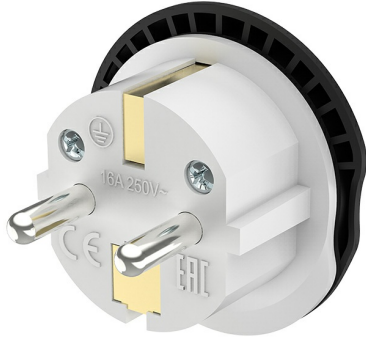

## PRODUCT DATASHEET

MODEL NO

BY74-00005

DESCRIPTION

BRY-ML04-UNIVERSAL ADAPTER

### General Characteristics

|              |   |               |
|--------------|---|---------------|
| Model No     | : | BY74-00005    |
| Main Family  | : | Electrical    |
| Sub Family   | : | Plug          |
| Type         | : | Schuko Socket |
| Body Color   | : | White         |
| Lamp Shape   | : | N/A           |
| Light Source | : | N/A           |
| Socket       | : | Schuko        |
| Warranty     | : | 3 years       |
| Class        | : | Class I       |
| IP           | : | IP20          |