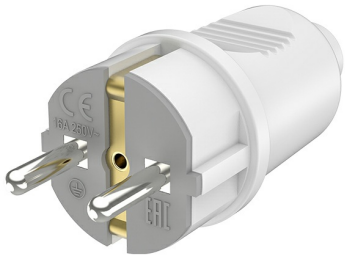

PRODUCT DATASHEET

MODEL NO

BY74-00002

DESCRIPTION

BRY-ML01-EARTHED MALE PLUG

General Characteristics

Model No	:	BY74-00002
Main Family	:	Electrical
Sub Family	:	Plug
Type	:	Schuko Socket
Body Color	:	White
Lamp Shape	:	N/A
Light Source	:	N/A
Socket	:	Schuko
Warranty	:	3 years
Class	:	Class I
IP	:	IP20

Electrical Characteristics

Voltage	:	250 V
Material	:	ABS
Working Temperature	:	-20 C+40 C
Frequency	:	50-60 Hz
Current	:	16 A
Cable Cross Section	:	0,5-1,5 mm ²

Package Informations

N.W.	:	11,20 kgs
G.W.	:	13,50 kgs
PCS/CTN	:	300 pcs
Length	:	520 mm
Width	:	380 mm
Height	:	290 mm
EAN	:	5949097739774

Product Characteristics

Wattage	:	Max 3680 w
---------	---	------------

Dimensions & Weight

Weight	:	37 gr
--------	---	-------