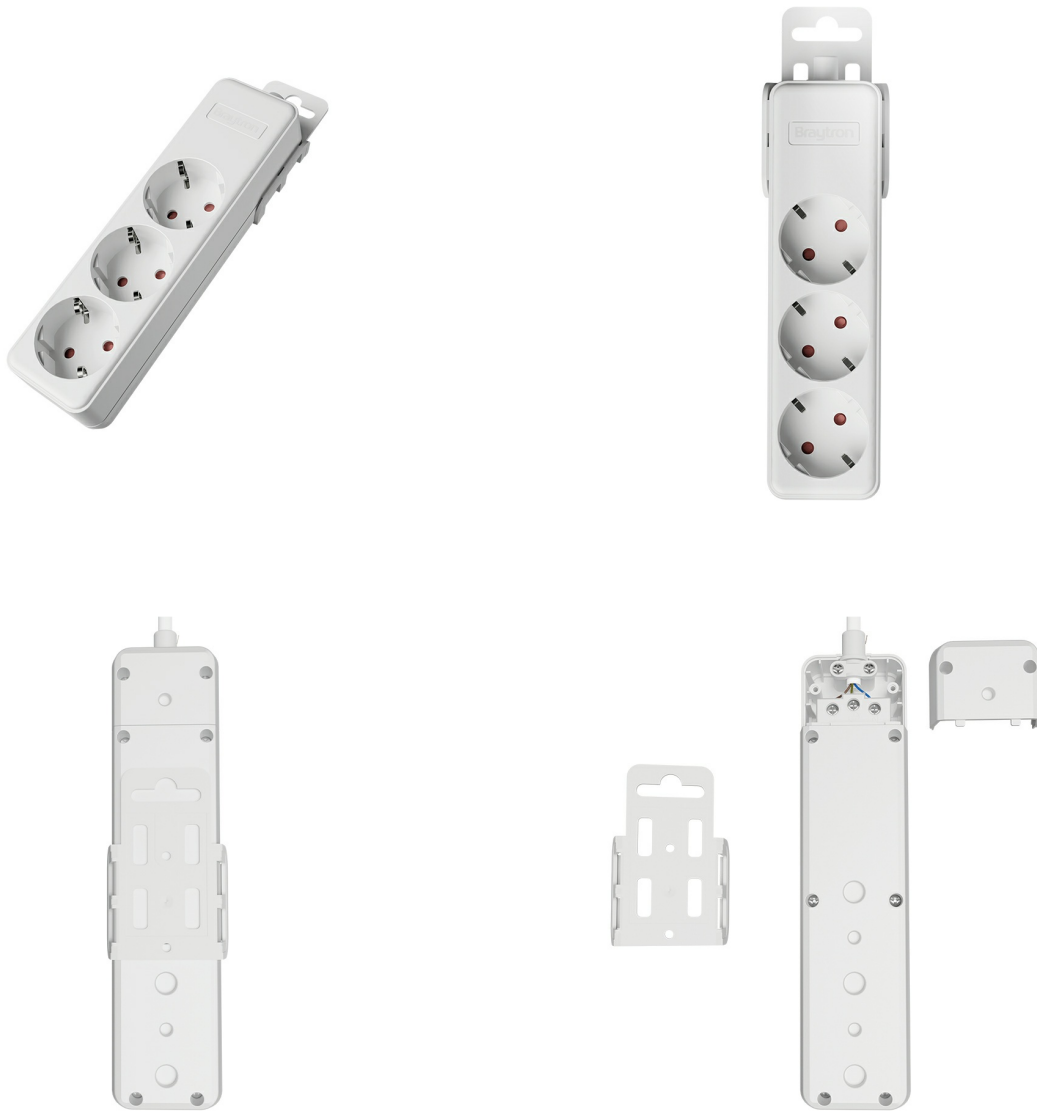

## PRODUCT DATASHEET

MODEL NO

BY72-00030

DESCRIPTION

BRY-XLINE-3WAY-EU-W/O CABLE-EXT.SOCKET

BRAYTRON SRL

Bulavardul Iuliu Maniu, Nr.616, Sector 6, 061129, Bucuresti-ROMANIA

[info@braytron.com](mailto:info@braytron.com)

### General Characteristics

|              |   |                |
|--------------|---|----------------|
| Model No     | : | BY72-00030     |
| Main Family  | : | Electrical     |
| Sub Family   | : | Extension Cord |
| Type         | : | Socket         |
| Body Color   | : | White          |
| Lamp Shape   | : | N/A            |
| Light Source | : | N/A            |
| Socket       | : | 3 Way          |
| Warranty     | : | 3 years        |
| IP           | : | IP20           |