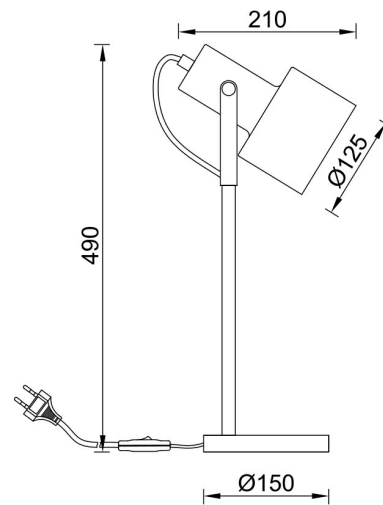

PRODUCT DATASHEET

MODEL NO

BV05-00014

DESCRIPTION

BRY-P001W-1H-1xE27-BLC-TABLE LAMP

BRAYTRON SRL

Bulaverdul iuliu maniu, Nr.616, Sector 6, 061129, Bucuresti-ROMANIA

info@braytron.com

www.braytron.com

General Characteristics

Model No	:	BV05-00014
Main Family	:	Decorative CLS
Sub Family	:	Metal
Type	:	Table Lamp
Body Color	:	Black
Lamp Shape	:	N/A
Light Source	:	N/A
Socket	:	1xE27
Warranty	:	2 years
Class	:	Class I
IP	:	IP20

Electrical Characteristics

Voltage	:	220-240V
Material	:	Metal
Frequency	:	50-60 Hz

Package Informations

N.W.	:	4,64 kgs
G.W.	:	6,70 kgs
PCS/CTN	:	4 pcs
Length	:	465 mm
Width	:	360 mm
Height	:	545 mm
EAN	:	5949097735820

Product Characteristics

Wattage	:	Max 1x23 w
---------	---	------------

Dimensions & Weight

Weight	:	1160 gr
--------	---	---------