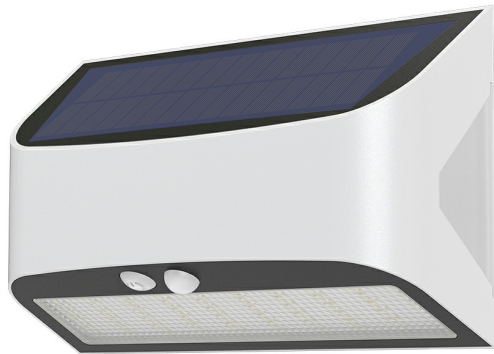

## PRODUCT DATASHEET

MODEL NO BG36-00140

DESCRIPTION BRY-SOLARIS-W1B-WHT-6W-6500K-IP54-SOLAR WALL LIGHT

**Braytron**

SOLAR LED WALL LIGHT

6w - 600lm

CoolDaylight 6500K

Solar Li-Ion Battery Charging Time: 12h-15h Working Time: 10h

Motion Sensor Detection Dis. 1m-5m

LED IP54

180 112 61 71 30

SOLARIS OUTDOOR LIGHTING

Luminare is intended to use in outdoor applications

### General Characteristics

Model No	:	BG36-00140
Main Family	:	Solar Lighting
Sub Family	:	Solar Wall Light
Type	:	Solar
Body Color	:	White
Dimmable	:	Not-Dimmable
Light Source	:	LED
Warranty	:	2 years(1 year for battery)
Class	:	Class III
IP	:	IP54
IK	:	IK05

### Dimensions & Weight

P. Length	:	112 mm
P. Width	:	180 mm
P. Height	:	61 mm
Weight	:	350 gr