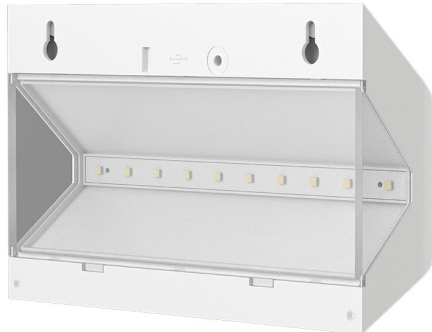

## PRODUCT DATASHEET

MODEL NO BG36-00140

DESCRIPTION BRY-SOLARIS-W1B-WHT-6W-6500K-IP54-SOLAR WALL LIGHT

**Braytron**

SOLAR LED WALL LIGHT

6w - 600lm

CoolDaylight 6500K

Solar Li-Ion Battery Charging Time: 12h-15h Working Time: 10h

Motion Sensor Detection Dis. 1m-5m

LED IP54

180 112 61 71 30

SOLARIS OUTDOOR LIGHTING

Luminare is intended to use in outdoor applications

### General Characteristics

Model No	:	BG36-00140
Main Family	:	Solar Lighting
Sub Family	:	Solar Wall Light
Type	:	Solar
Body Color	:	White
Dimmable	:	Not-Dimmable
Light Source	:	LED
Warranty	:	2 years(1 year for battery)
Class	:	Class III
IP	:	IP54
IK	:	IK05

### Dimensions & Weight

P. Length	:	112 mm
P. Width	:	180 mm
P. Height	:	61 mm
Weight	:	350 gr