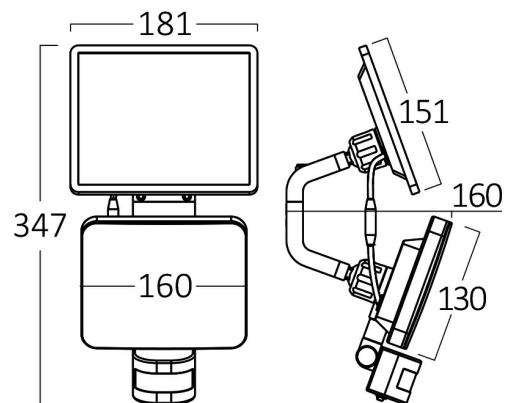

PRODUCT DATASHEET

MODEL NO BG36-00281

DESCRIPTION BRY-SOLARIS-W2-BLC-15W-3IN1-IP54-SOLAR WALL LIGHT

Luminare is intended to use in outdoor applications

General Characteristics

Model No	:	BG36-00211
Main Family	:	Solar Lighting
Sub Family	:	Solar Wall Light
Type	:	Solar
Body Color	:	Black
Lamp Shape	:	N/A
Dimmable	:	Not-Dimmable
Light Source	:	LED
Warranty	:	2 years(1 year for battery)
Class	:	Class III
IP	:	IP54

Electrical Characteristics

Lifetime	:	20000 h
Voltage	:	Solar Panel Energy
Material	:	ABS
Working Temperature	:	-20 C+40 C
Working Time	:	2 h (Full light)-18 h (Night light)
Capacity Watt	:	15 w

Dimensions & Weight

P. Length	:	347 mm
P. Width	:	181 mm
P. Height	:	160 mm
Weight	:	810 gr

Sensor Informations

Detection Distance	:	1m-10m
Detection Angle	:	160° Degrees
Time Delay	:	10sec-1min
Lux	:	30-10000 lux

Product Characteristics

Package Informations

N.W.	:	8,10 kgs
G.W.	:	9,55 kgs
PCS/CTN	:	10 pcs
Length	:	620 mm
Width	:	390 mm
Height	:	190 mm
EAN	:	5949097731723

Solar Informations

Solar Panel	:	5,5V, 600mA
Solar Power	:	8w