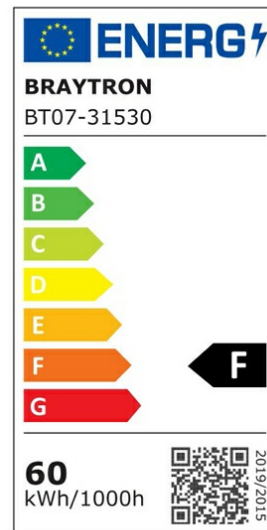

Braytron

PRODUCT DATASHEET

MODEL NO BT07-31530

DESCRIPTION BRY-PROLINE-IPG-M-60W-6500K-IP65-WATERPROOF LIGHT

Luminare is intended to use in outdoor applications
Connection: Up to 3 pcs linkable

BRAYTRON SRL

Bulavardul iuliu maniu, Nr.616, Sector 6, 061129, Bucuresti-ROMANIA

info@braytron.com

www.braytron.com