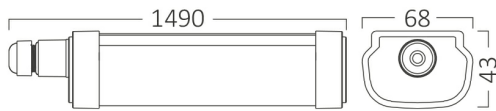

## PRODUCT DATASHEET

MODEL NO BT07-31530

DESCRIPTION BRY-PROLINE-IPG-M-60W-6500K-IP65-WATERPROOF LIGHT

Luminare is intended to use in outdoor applications  
Connection: Up to 3 pcs linkable

BRAYTRON SRL

Bulavardul iuliu maniu, Nr.616, Sector 6, 061129, Bucuresti-ROMANIA

### Package Informations

N.W.	:	11,50 kgs
G.W.	:	13,50 kgs
PCS/CTN	:	20 pcs
Length	:	1515 mm
Width	:	320 mm
Height	:	265 mm
EAN	:	5949097720314

### Product Characteristics

Wattage	:	60 w
Color Temperature	:	6500K
Quse Lumen	:	6300 lm
Color Rendering Index (CRI)	:	>80
Energy Efficiency Level	:	F
Beam Angle	:	120° Degrees
Color Category	:	Cool White

### Dimensions & Weight

P. Length	:	1490 mm
P. Width	:	68 mm
P. Height	:	43 mm
Weight	:	575 gr