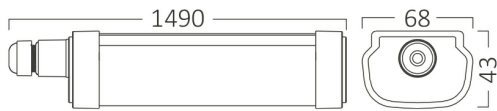

Braytron

PRODUCT DATASHEET

MODEL NO BT07-31510

DESCRIPTION BRY-PROLINE-IPG-M-60W-4000K-IP65-WATERPROOF LIGHT

Luminare is intended to use in outdoor applications
Connection: Up to 3 pcs linkable

BRAYTRON SRL

Electrical Characteristics

Lifetime	:	20000 h
Voltage	:	220-240V
Power Factor	:	>0,9
Material	:	PC
Working Temperature	:	-20 C+40 C
Frequency	:	50-60 Hz

Package Informations

N.W.	:	11,50 kgs
G.W.	:	13,50 kgs
PCS/CTN	:	20 pcs
Length	:	1515 mm
Width	:	320 mm
Height	:	265 mm
EAN	:	5949097720307

Product Characteristics

Wattage	:	60 w
Color Temperature	:	4000K
Quse Lumen	:	6300 lm
Color Rendering Index (CRI)	:	>80
Energy Efficiency Level	:	F
Beam Angle	:	120° Degrees
Color Category	:	Natural White

Dimensions & Weight

P. Length	:	1490 mm
P. Width	:	68 mm
P. Height	:	43 mm
Weight	:	575 gr