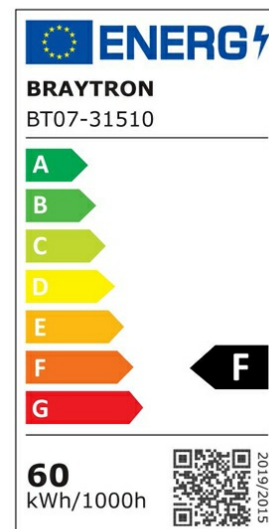

Braytron

PRODUCT DATASHEET

MODEL NO BT07-31510

DESCRIPTION BRY-PROLINE-IPG-M-60W-4000K-IP65-WATERPROOF LIGHT

Luminare is intended to use in outdoor applications
Connection: Up to 3 pcs linkable

BRAYTRON SRL

Electrical Characteristics

Lifetime	:	20000 h
Voltage	:	220-240V
Power Factor	:	>0,9
Material	:	PC
Working Temperature	:	-20 C+40 C
Frequency	:	50-60 Hz

Package Informations

N.W.	:	11,50 kgs
G.W.	:	13,50 kgs
PCS/CTN	:	20 pcs
Length	:	1515 mm
Width	:	320 mm
Height	:	265 mm
EAN	:	5949097720307

Product Characteristics

Wattage	:	60 w
Color Temperature	:	4000K
Quse Lumen	:	6300 lm
Color Rendering Index (CRI)	:	>80
Energy Efficiency Level	:	F
Beam Angle	:	120° Degrees
Color Category	:	Natural White